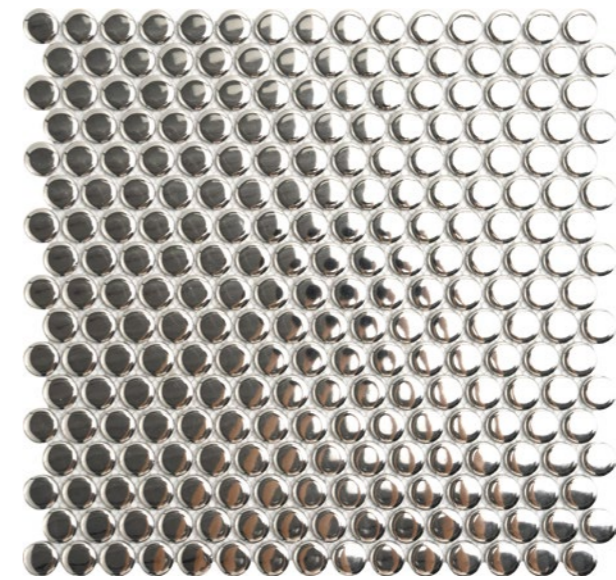

MIR[®]
porcelain
collections

Designs for your lifestyle

• ORBIT

Satellite of Love
Code: ORB-015PKG
Size: 11.46x12.4"

Dark Star Matte
Code: ORB-04BKG
Size: 11.46x12.4"

Material	Porcelain
Sold by	sheet
Sheet size	11.46x12.4"
Chip size	0.75x0.75"
Thickness	1/4"
Sq.ft/box	9.87
Sheet Coverage (sq.ft)	0.987
Packing	10 sht/box

Sirius
Code: ORB-01WTG
Size: 11.46x12.4"

Cosmic
Code: ORB-014GNG
Size: 11.46x12.4"

Material	Porcelain
Sold by	sheet
Sheet size	11.46x12.4"
Chip size	0.75x0.75"
Thickness	1/4"
Sq.ft/box	9.87
Sheet Coverage (sq.ft)	0.987
Packing	10 sht/box

Andromeda
Code: ORB-07BZM
Size: 11.46x12.4"

Moon Rock
Code: ORB-08GRG
Size: 11.46x12.4"

Material	Porcelain
Sold by	sheet
Sheet size	11.46x12.4"
Chip size	0.75x0.75"
Thickness	1/4"
Sq.ft/box	9.87
Sheet Coverage (sq.ft)	0.987
Packing	10 sht/box

Solar Flare
Code: ORB-013ORG
Size: 11.46x12.4"

Dark Star Polished
Code: ORB-03BKM
Size: 11.46x12.4"

Material	Porcelain
Sold by	sheet
Sheet size	11.46x12.4"
Chip size	0.75x0.75"
Thickness	1/4"
Sq.ft/box	9.87
Sheet Coverage (sq.ft)	0.987
Packing	10 sht/box