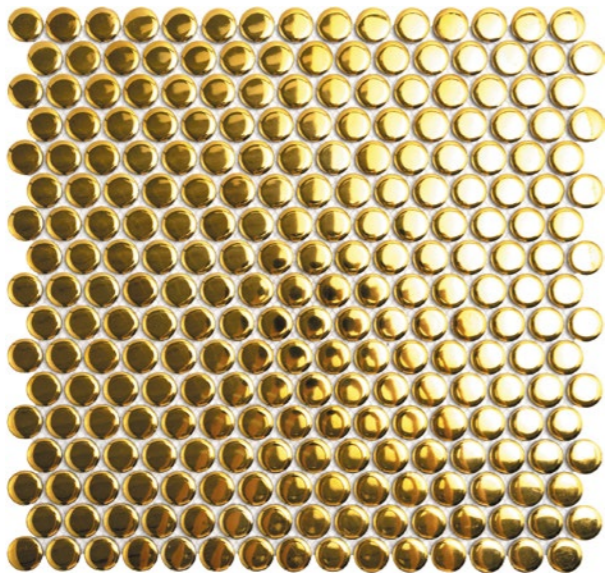

MIR[®]
porcelain
collections

Designs for your lifestyle

• ORBIT

Satellite of Love
Code: ORB-015PKG
Size: 11.46x12.4"

Dark Star Matte
Code: ORB-04BKG
Size: 11.46x12.4"

Material	Porcelain
Sold by	sheet
Sheet size	11.46x12.4"
Chip size	0.75x0.75"
Thickness	1/4"
Sq.ft/box	9.87
Sheet Coverage (sq.ft)	0.987
Packing	10 sht/box

Sirius
Code: ORB-01WTG
Size: 11.46x12.4"

Cosmic
Code: ORB-014GNG
Size: 11.46x12.4"

Material	Porcelain
Sold by	sheet
Sheet size	11.46x12.4"
Chip size	0.75x0.75"
Thickness	1/4"
Sq.ft/box	9.87
Sheet Coverage (sq.ft)	0.987
Packing	10 sht/box

Moon
Code: ORB-09BGG
Size: 11.46x12.4"

Sun
Code: ORB-018YLG
Size: 11.46x12.4"

Material	Porcelain
Sold by	sheet
Sheet size	11.46x12.4"
Chip size	0.75x0.75"
Thickness	1/4"
Sq.ft/box	9.87
Sheet Coverage (sq.ft)	0.987
Packing	10 sht/box

Milky Way
Code: ORB-05NVM
Size: 11.46x12.4"

Gold Stardust
Code: ORB-06GDG
Size: 11.46x12.4"

Material	Porcelain
Sold by	sheet
Sheet size	11.46x12.4"
Chip size	0.75x0.75"
Thickness	1/4"
Sq.ft/box	9.87
Sheet Coverage (sq.ft)	0.987
Packing	10 sht/box