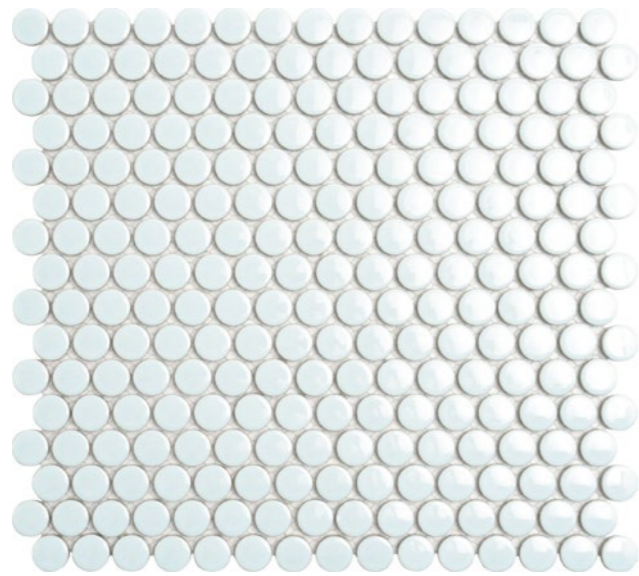

Sirius
Code: ORB-01WTG
Size: 11.46x12.4"

Cosmic
Code: ORB-014GNG
Size: 11.46x12.4"

Material	Porcelain
Sold by	sheet
Sheet size	11.46x12.4"
Chip size	0.75x0.75"
Thickness	1/4"
Sq.ft/box	9.87
Sheet Coverage (sq.ft)	0.987
Packing	10 sht/box

Milky Way
Code: ORB-05NVM
Size: 11.46x12.4"

Gold Stardust
Code: ORB-06GDG
Size: 11.46x12.4"

Material	Porcelain
Sold by	sheet
Sheet size	11.46x12.4"
Chip size	0.75x0.75"
Thickness	1/4"
Sq.ft/box	9.87
Sheet Coverage (sq.ft)	0.987
Packing	10 sht/box

Rigel
Code: ORB-02WTM
Size: 11.46x12.4"

Calypso
Code: ORB-016LBLM
Size: 11.46x12.4"

Material	Porcelain
Sold by	sheet
Sheet size	11.46x12.4"
Chip size	0.75x0.75"
Thickness	1/4"
Sq.ft/box	9.87
Sheet Coverage (sq.ft)	0.987
Packing	10 sht/box

Red Star
Code: ORB-017RDG
Size: 11.46x12.4"

Daylight Stardust
Code: ORB-10LBLG
Size: 11.46x12.4"

Material	Porcelain
Sold by	sheet
Sheet size	11.46x12.4"
Chip size	0.75x0.75"
Thickness	1/4"
Sq.ft/box	9.87
Sheet Coverage (sq.ft)	0.987
Packing	10 sht/box