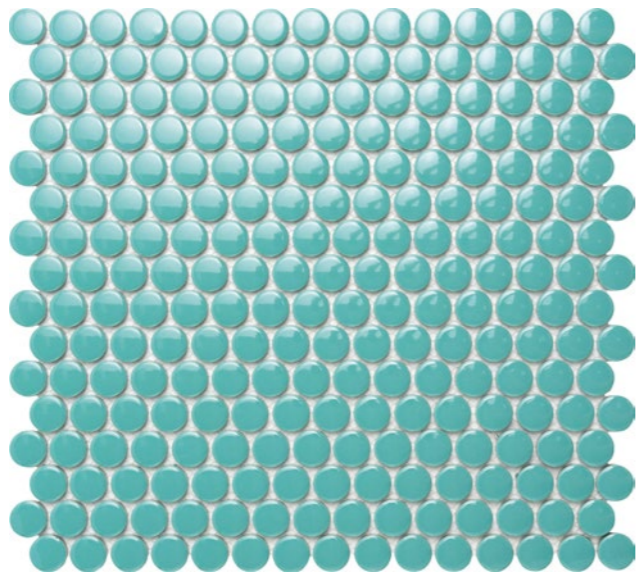

MIR[®]
porcelain
collections

Designs for your lifestyle

• ORBIT

Satellite of Love
Code: ORB-015PKG
Size: 11.46x12.4"

Dark Star Matte
Code: ORB-04BKG
Size: 11.46x12.4"

Material	Porcelain
Sold by	sheet
Sheet size	11.46x12.4"
Chip size	0.75x0.75"
Thickness	1/4"
Sq.ft/box	9.87
Sheet Coverage (sq.ft)	0.987
Packing	10 sht/box

Sirius
Code: ORB-01WTG
Size: 11.46x12.4"

Cosmic
Code: ORB-014GNG
Size: 11.46x12.4"

Material	Porcelain
Sold by	sheet
Sheet size	11.46x12.4"
Chip size	0.75x0.75"
Thickness	1/4"
Sq.ft/box	9.87
Sheet Coverage (sq.ft)	0.987
Packing	10 sht/box

Andromeda
Code: ORB-07BZM
Size: 11.46x12.4"

Moon Rock
Code: ORB-08GRG
Size: 11.46x12.4"

Material	Porcelain
Sold by	sheet
Sheet size	11.46x12.4"
Chip size	0.75x0.75"
Thickness	1/4"
Sq.ft/box	9.87
Sheet Coverage (sq.ft)	0.987
Packing	10 sht/box

Solar Flare
Code: ORB-013ORG
Size: 11.46x12.4"

Dark Star Polished
Code: ORB-03BKM
Size: 11.46x12.4"

Material	Porcelain
Sold by	sheet
Sheet size	11.46x12.4"
Chip size	0.75x0.75"
Thickness	1/4"
Sq.ft/box	9.87
Sheet Coverage (sq.ft)	0.987
Packing	10 sht/box