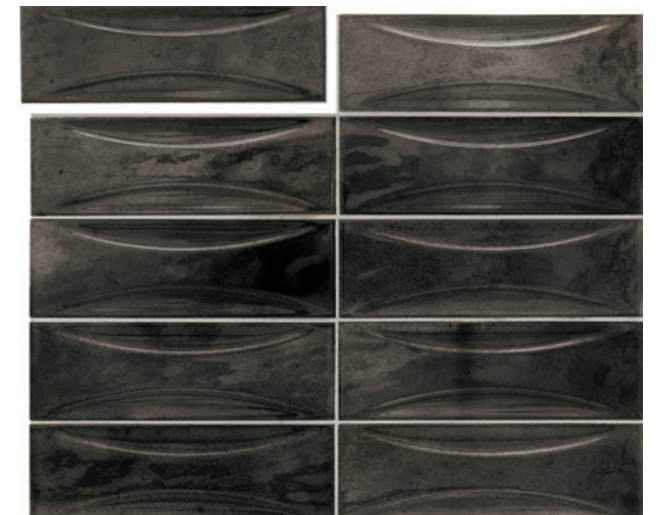

Moda Deco Black 2.5x8
Code: MOD-DEC-BLK-258
Size: 2.58x7.9"

Code	Name	Material	Size	Thickness	Surface	Packing	SqFt/Box	Wight/Box
MOD-DEC-BLK-44	Moda Deco Black 4x4	Ceramic	3.94x3.94"	5/16"	Glossy	50 pcs/box	5.38	6.83
MOD-DEC-BLK-258	Moda Deco Black 2.5x8	Ceramic	2.58x7.9"	5/16"	Glossy	38 pcs/box	5.38	6.5
MOD-BLK-PEN	Moda Black Pencil	Ceramic	1.25x7.9"	5/16"	Glossy	66 pcs/box	12.91	2.60