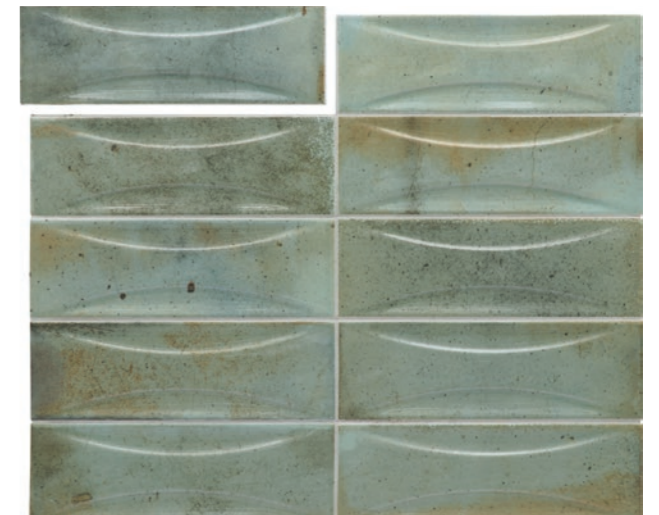

Moda Deco Celadon 2.5x8
Code: MOD-DEC-CEL-258
Size: 2.58x7.9"

Code	Name	Material	Size	Thickness	Surface	Packing	SqFt/Box	Wight/Box
MOD-DEC-CEL-44	Moda Deco Celadon 4x4	Ceramic	3.94x3.94"	5/16"	Glossy	50 pcs/box	5.38	6.83
MOD-DEC-CEL-258	Moda Deco Celadon 2.5x8	Ceramic	2.58x7.9"	5/16"	Glossy	38 pcs/box	5.38	6.5
MOD-CEL-PEN	Moda Celadon Pencil	Ceramic	1.25x7.9"	5/16"	Glossy	66 pcs/box	12.91	2.60