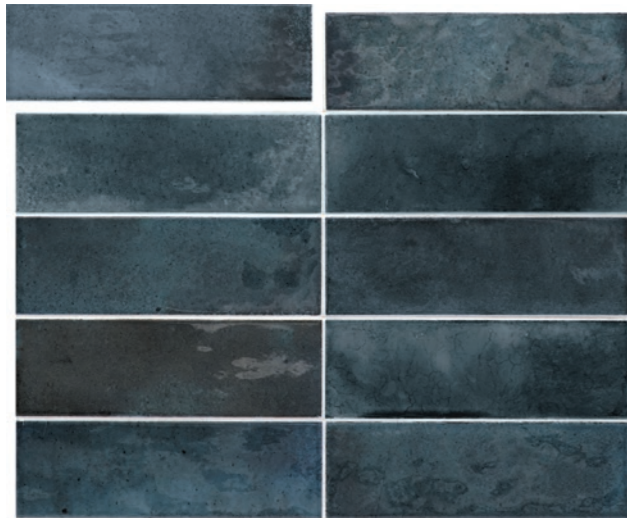

Moda Blue 2.5x8
Code: MOD-BLU-258
Size: 2.58x7.9"