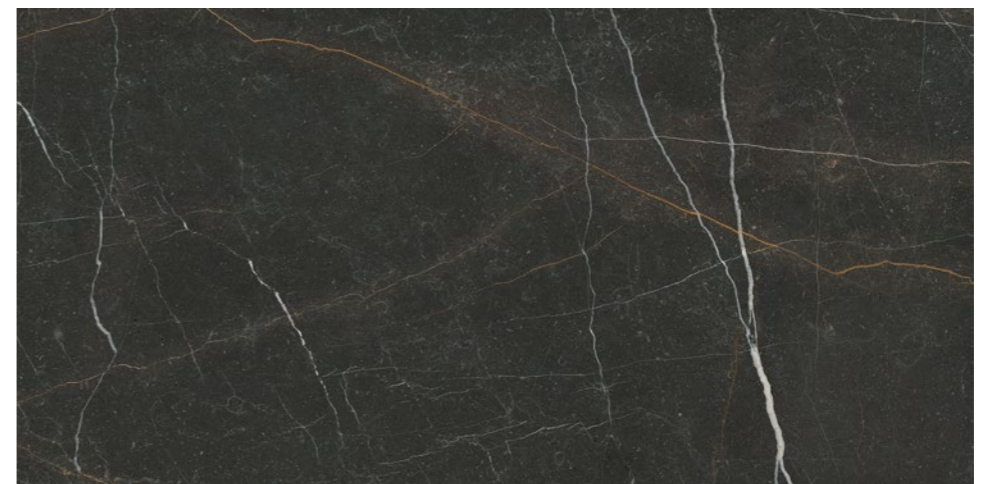

Imperial Anthracite Mosaic
Code: IMP-ANT-MOS
Size: 11.81x11.81"

Imperial Gold Nero Hex
Code: IMP-GLD-NER-HEX
Size: 8.86x12.8"

Imperial Anthracite 24x48
Code: IMP-ANT-2448
Size: 23.7x47.25"

Imperial Gold Nero 24x48
Code: IMP-GLD-NER-2448
Size: 23.7x47.25"