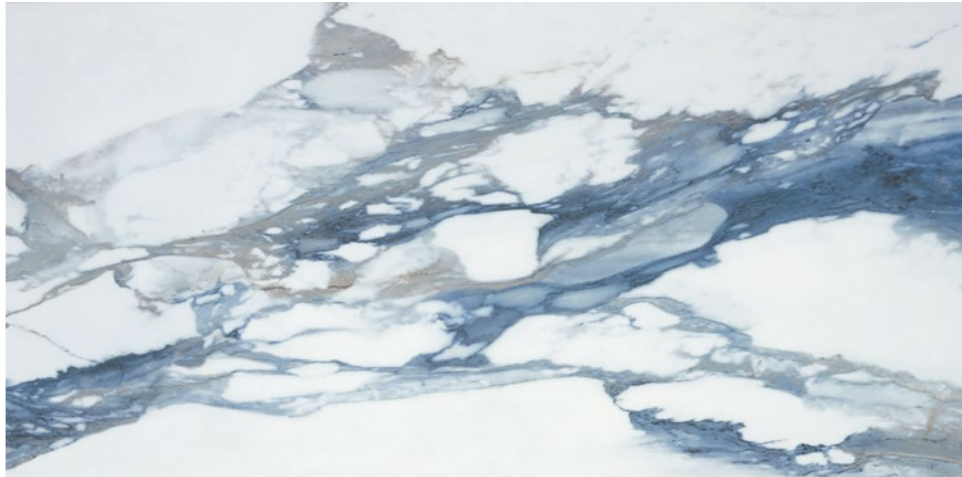

Product Name	Material	Surface	Size	Thickness	Packing pcs/box	Sheet or piece coverage sq.ft	Sold By	Sq.Ft./box	Weight/Sheet or sq.ft	Weight/Box or sq.ft
Imperial Patagonia Blue 24x48	Porcelain	Polished	23.62x47.25"	13/32"	2	7.777	box	15.553	4.93	76.68
Imperial Galaxy Beige 24x48	Porcelain	Polished	23.62x47.25"	13/32"	2	7.777	box	15.553	4.93	76.68
Imperial Metro Black 24x48	Porcelain	Polished	23.62x47.25"	13/32"	2	7.777	box	15.553	4.93	76.68