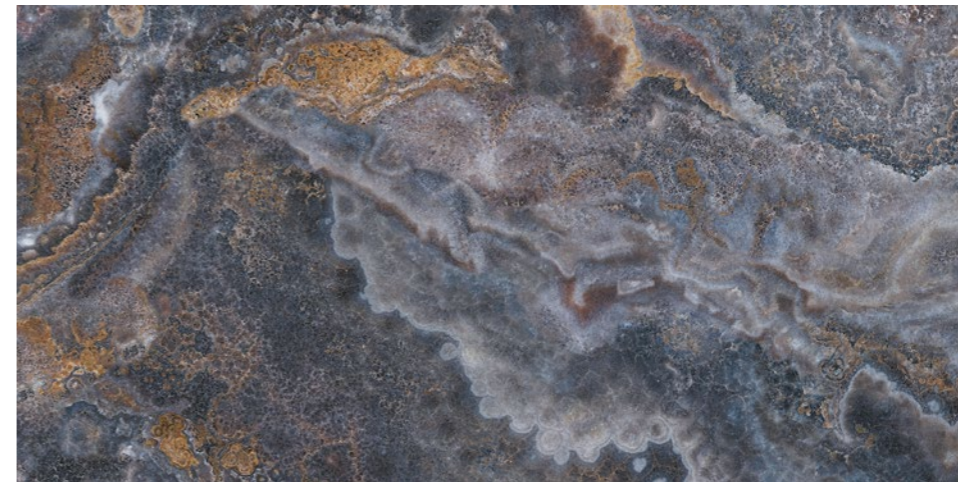

Product Name	Material	Surface	Size	Thickness	Packing pcs/box	Sheet or piece coverage sq.ft	Sold By	Sq.Ft /box	Weight/Sheet or sq.ft	Weight /Box
Imperial Teva Blue Hex	Porcelain	Polished	8.86x12.8"	13/32"		7.788	sheet			
Imperial Teva Blue Polished 24x48	Porcelain	Polished	23.7x47.25"	13/32"	2	7.777	box	15.553	5.02	78
Imperial Clay Hex	Porcelain	Polished	8.86x12.8"	13/32"		7.788	sheet			
Imperial Clay Polished 24x48	Porcelain	Polished	23.7x47.25"	13/32"	2	7.777	box	15.553	5.02	78