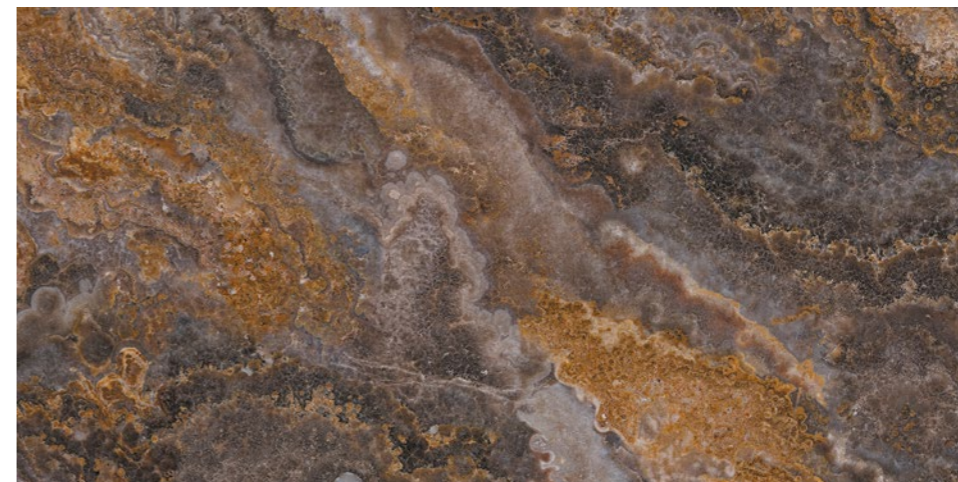

Imperial Teva Blue Polished 24x48
Code: IMP-TEV-BLU-2448
Size: 23.7x47.25"

Imperial Clay Polished 24x48
Code: IMP-CLA-2448
Size: 23.7x47.25"

Product Name	Material	Surface	Size	Thickness	Packing pcs/box	Sheet or piece coverage sq.ft	Sold By	Sq.Ft /box	Weight/Sheet or sq.ft	Weight /Box
Imperial Teva Blue Hex	Porcelain	Polished	8.86x12.8"	13/32"		7.788	sheet			
Imperial Teva Blue Polished 24x48	Porcelain	Polished	23.7x47.25"	13/32"	2	7.777	box	15.553	5.02	78
Imperial Clay Hex	Porcelain	Polished	8.86x12.8"	13/32"		7.788	sheet			
Imperial Clay Polished 24x48	Porcelain	Polished	23.7x47.25"	13/32"	2	7.777	box	15.553	5.02	78