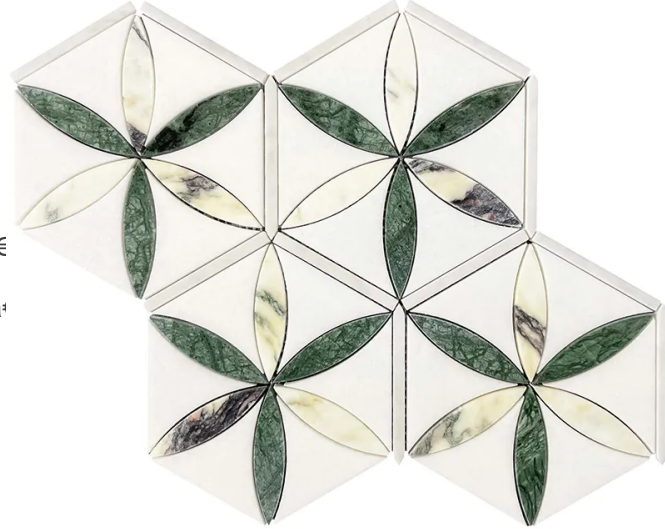

VECCHIO

Code: **PLZ-F08**

Collection: **Palazzo**

Product Details:

Material	Thassos, Raja Green, Calacatta Monet, Carrara
Color	Beige
Surface	Polished
Mounting Type:	Mesh Mounted
Priced by:	sheet
Sold by:	sheet
Sheet Size:	11.9"x10.2"
Chip Size (inch)	2.59x3.12"ã€•0.71x3.16"ã€•0.28x3.21"ã€
Chip Size (mm)	65.83x79.34ã€•18.07x80.25ã€•7x81.56ã€
Thickness	3/8"
Sheet Coverage (sq.ft)	0.843
Variation:	-
Porcelain Faces:	-
Porcelain Edges:	-

Packaging Info:

Packing:	5 sht/box
Sq. Ft. Per Box:	4.215
Weight/box:	22.250
Sheet or Sq. Ft. weight:	0.843

Areas of use

Indoor Walls:	Yes
Light traffic floors:	Yes
High traffic floors:	Yes
Shower Walls:	Yes
Shower Floor:	Yes
Steam Room:	No
Swimming Pool:	No
Heat areas up to 150F:	Yes
Commercial Walls:	Yes
Commercial Floors:	Yes