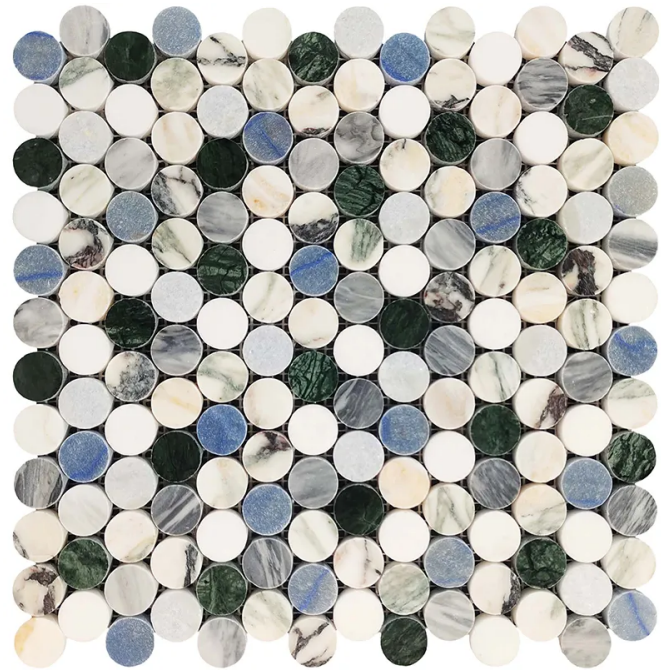

PITTI

Code: **PLZ-P25P**

Collection: **Palazzo**

Product Details:

Material	Thassos, Calacatta Bluette, Raja Green, Azul Macauba, Blue Celeste, Calactta Monet
Color	Black
Surface	Polished
Mounting Type:	Mesh Mounted
Priced by:	sheet
Sold by:	sheet
Sheet Size:	11.2"X11.5"
Chip Size (inch)	diameter 1"
Chip Size (mm)	diameter 25
Thickness	3/8"
Sheet Coverage (sq.ft)	0.894
Variation:	-
Porcelain Faces:	-
Porcelain Edges:	-