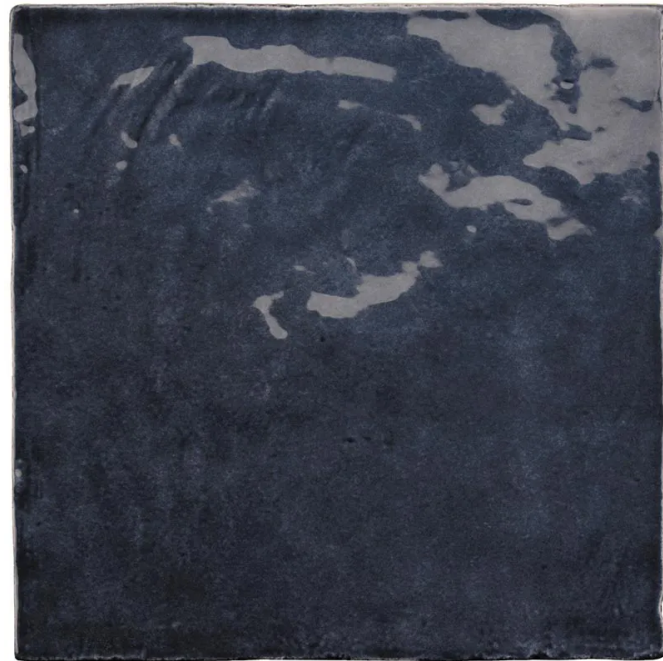

Satin Reef 5x5

Code: **SAT-RF-55**

Collection: **Satin**

Product Details:

Material	Ceramic
Color	Blue
Surface	Glossy
Mounting Type:	Loose
Priced by:	sf
Sold by:	box
Sheet Size:	5.2x5.2"
Chip Size (inch)	5.2x5.2"
Chip Size (mm)	-
Thickness	5/16"
Sheet Coverage (sq.ft)	0.189
Variation:	V3 (moderate)
Porcelain Faces:	-
Porcelain Edges:	Pressed

Recommended Grout: Laticrete Permacolor