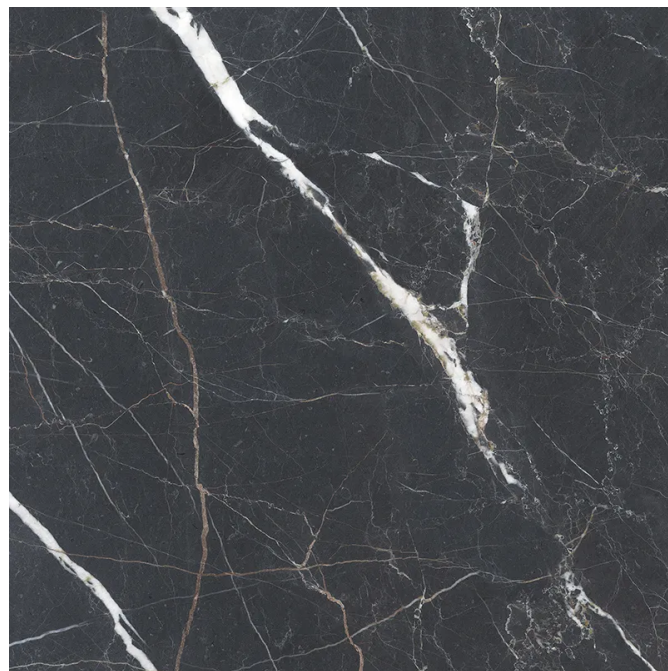

Imperial Vani Black 48x48

Code: **IMP-VAN-BLK-4848**

Collection: **Porcelain and Ceramic**

Product Details:

Material	Porcelain
Color	Black
Surface	Matte
Mounting Type:	Loose
Priced by:	sf
Sold by:	box
Sheet Size:	47.2x47.2"
Chip Size (inch)	47.2x47.2"
Chip Size (mm)	1200x1200mm
Thickness	3/8"
Sheet Coverage (sq.ft)	15.500
Variation:	V2 (Slight)
Porcelain Faces:	-
Porcelain Edges:	Rectified

Recommended Grout: Laticrete Permacolor