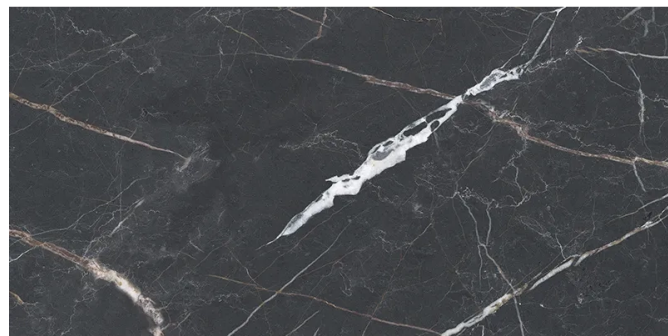

IMPERIAL VANI BLACK 24X48

Code: **IMP-VAN-BLK-2448**

Collection: **Porcelain and Ceramic**

Product Details:

Material	Porcelain
Color	Black
Surface	Matte
Mounting Type:	Loose
Priced by:	sf
Sold by:	box
Sheet Size:	23.6x47.2"
Chip Size (inch)	23.6x47.2"
Chip Size (mm)	600x1200mm
Thickness	3/8"
Sheet Coverage (sq.ft)	7.750
Variation:	V2 (Slight)
Porcelain Faces:	-
Porcelain Edges:	Rectified

Recommended Grout: Laticrete Permacolor