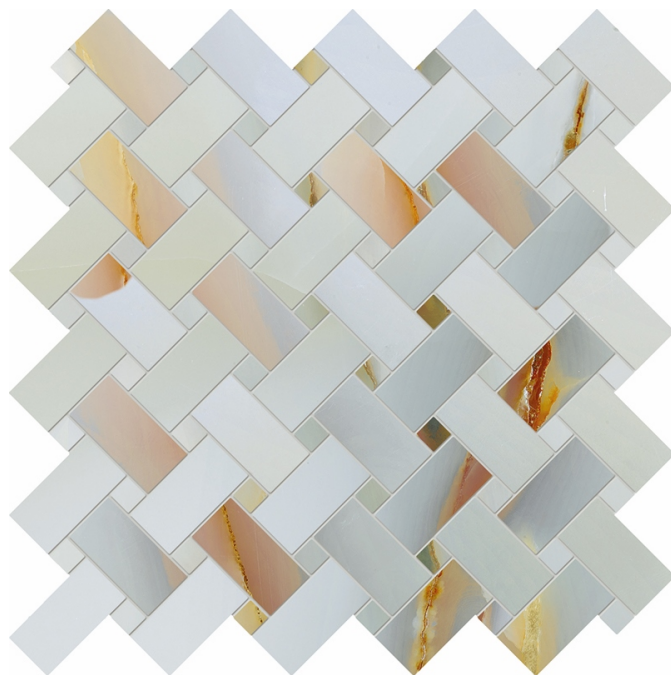

Imperial Onyx Turchese Mosaic

Code: **IMP-ONX-TUR-MOS**

Collection: **Porcelain and Ceramic**

Product Details:

Material	Porcelain
Color	-
Surface	Lappato
Mounting Type:	Mesh Mounted
Priced by:	sheet
Sold by:	sheet
Sheet Size:	11.81x11.81"
Chip Size (inch)	-
Chip Size (mm)	-
Thickness	3/8
Sheet Coverage (sq.ft)	0.969
Variation:	V3 (moderate)
Porcelain Faces:	-
Porcelain Edges:	-

Packaging Info:

Packing:	5 pcs/box
Sq. Ft. Per Box:	4.843
Weight/box:	19.250
Sheet or Sq. Ft. weight:	0.969

Areas of use

Indoor Walls:	Yes
Light traffic floors:	Yes
High traffic floors:	Yes
Shower Walls:	Yes
Shower Floor:	Yes
Steam Room:	Yes
Swimming Pool:	Yes
Heat areas up to 150F:	Yes
Commercial Walls:	Yes
Commercial Floors:	Yes

Recommended Grout: Laticrete Permacolor