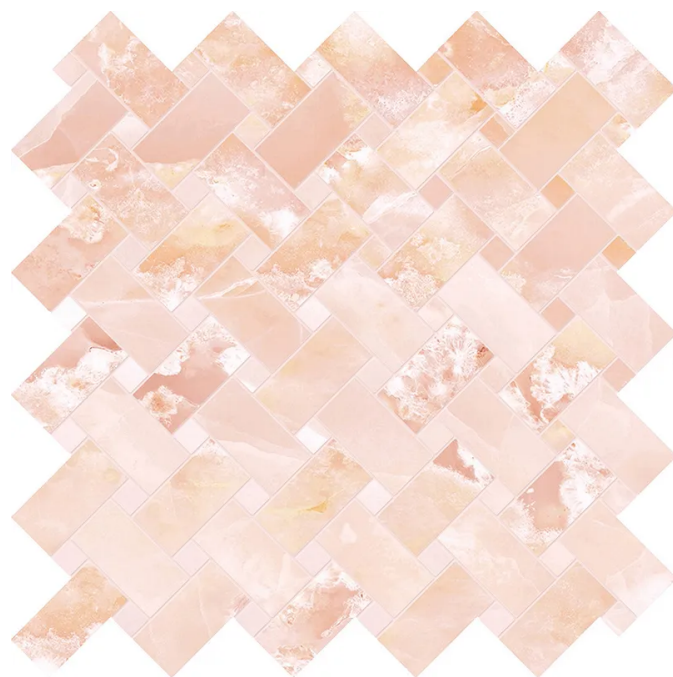

# Imperial Onyx Pink Mosaic

Code: **IMP-ONX-PNK-MOS**

Collection: **Porcelain and Ceramic**

## Product Details:

Material	Porcelain
Color	Pink
Surface	Matte
Mounting Type:	Mesh Mounted
Priced by:	sheet
Sold by:	sheet
Sheet Size:	11.81x11.81"
Chip Size (inch)	-
Chip Size (mm)	-
Thickness	3/8
Sheet Coverage (sq.ft)	0.969
Variation:	V3 (moderate)
Porcelain Faces:	-
Porcelain Edges:	-