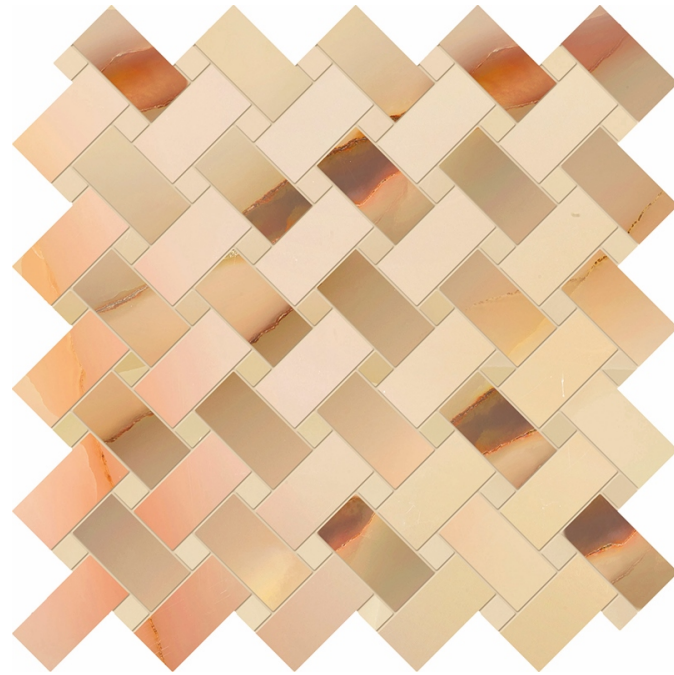

# Imperial Onyx Miele Mosaic

Code: **IMP-ONX-MIL-MOS**

Collection: **Porcelain and Ceramic**

## Product Details:

Material	Porcelain
Color	-
Surface	Lappato
Mounting Type:	Mesh Mounted
Priced by:	sheet
Sold by:	sheet
Sheet Size:	11.81x11.81"
Chip Size (inch)	-
Chip Size (mm)	-
Thickness	3/8
Sheet Coverage (sq.ft)	0.969
Variation:	V3 (moderate)
Porcelain Faces:	-
Porcelain Edges:	-