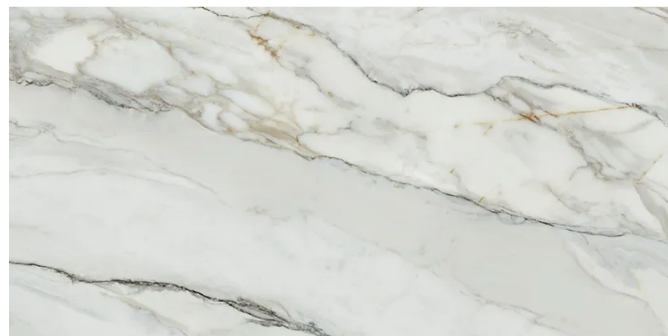

IMPERIAL ARABESCATO CORCHIA 24X48

Code:IMP-ARB-COR-2448

Collection:Porcelain and Ceramic

Product Details:

Material	Porcelain
Color	Gray
Surface	Polished
Mounting Type:	Loose
Priced by:	sf
Sold by:	box
Sheet Size:	23.5x47.2
Chip Size (inch)	23.5x47.2
Chip Size (mm)	600x1200
Thickness	13/32"
Sheet Coverage (sq.ft)	7.710
Variation:	V2 (slight)
Porcelain Faces:	10
Porcelain Edges:	Rectified

Recommended Grout: Laticrete Permacolor