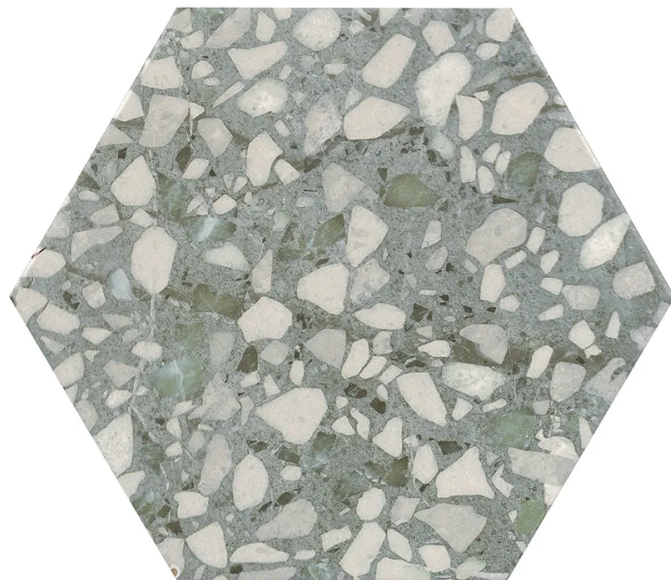

HEXA TERRAZZO SAGE

Code: **HEX-TER-SAG**

Collection: **Porcelain and Ceramic**

Product Details:

Material	Porcelain
Color	Green
Surface	Matte
Mounting Type:	Loose
Priced by:	sf
Sold by:	box
Sheet Size:	9.05x10.63"
Chip Size (inch)	9.05x10.63"
Chip Size (mm)	230x270
Thickness	5/16"
Sheet Coverage (sq.ft)	0.505
Variation:	V2 (slight)
Porcelain Faces:	10
Porcelain Edges:	Pressed