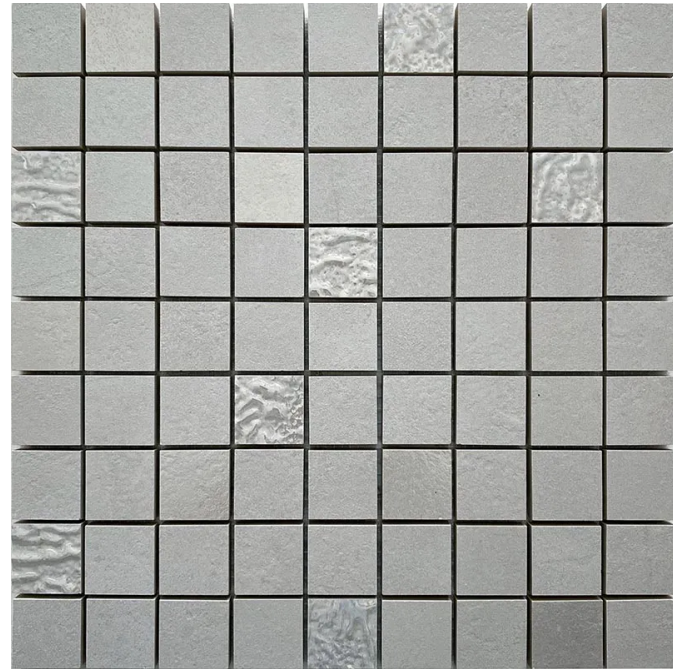

AURORA WHITE MOSAIC

Code: **AUR-WHT-MOS**

Collection: **Porcelain and Ceramic**

Product Details:

Material	Ceramic
Color	White
Surface	Matte
Mounting Type:	Mesh Mounted
Priced by:	sheet
Sold by:	sheet
Sheet Size:	12.4x12.4"
Chip Size (inch)	1.4x1.4"
Chip Size (mm)	-
Thickness	5/16"
Sheet Coverage (sq.ft)	1.068
Variation:	V2 (slight)
Porcelain Faces:	-
Porcelain Edges:	Rectified

Packaging Info:

Packing:	10 sht/box
Sq. Ft. Per Box:	10.680
Weight/box:	10.000
Sheet or Sq. Ft. weight:	1.068

Areas of use

Indoor Walls:	Yes
Light traffic floors:	Yes
High traffic floors:	Yes
Shower Walls:	Yes
Shower Floor:	Yes
Steam Room:	No
Swimming Pool:	No
Heat areas up to 150F:	Yes
Commercial Walls:	Yes
Commercial Floors:	No