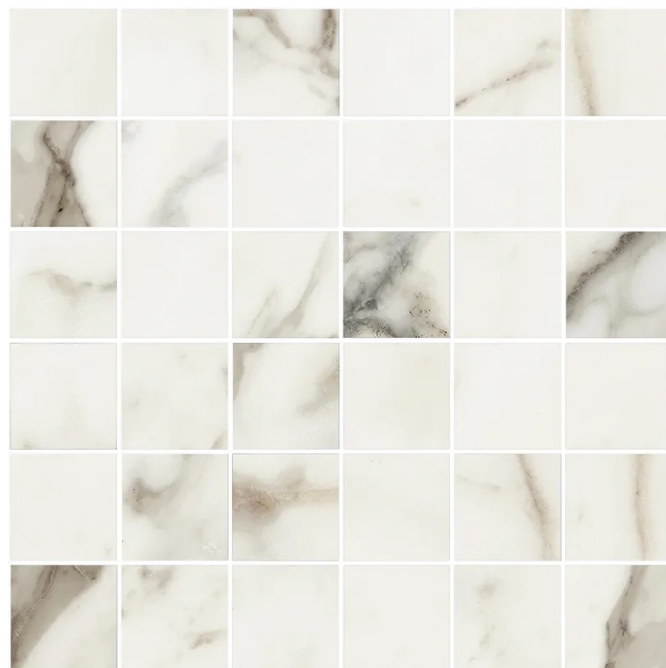

ATHABASCA GLACIER MOSAIC

Code:ATHA-GLA-MOS

Collection:Porcelain and Ceramic

Product Details:

Material	Porcelain
Color	Blue
Surface	Matte
Mounting Type:	Mesh
Priced by:	sheet
Sold by:	sheet
Sheet Size:	11.81x11.81"
Chip Size (inch)	1.85x1.85"
Chip Size (mm)	11.8x11.8"
Thickness	3/8"
Sheet Coverage (sq.ft)	0.979
Variation:	V2 (slight)
Porcelain Faces:	-
Porcelain Edges:	Rectified