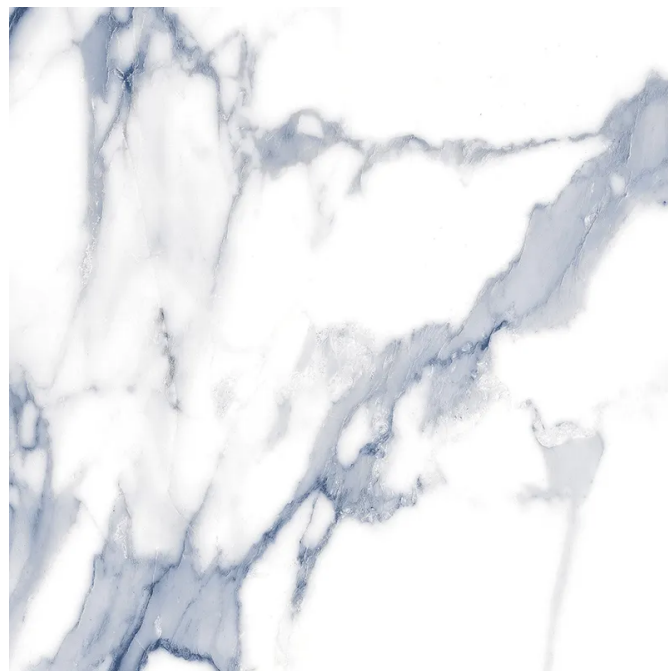

ARYA STATUARIO BLUE 24X24

Code:AR-STAT-BLU-2424

Collection:Porcelain and Ceramic

Product Details:

Material	Porcelain
Color	Blue
Surface	Polished
Mounting Type:	Loose
Priced by:	sf
Sold by:	box
Sheet Size:	23.6x23.6"
Chip Size (inch)	23.6x23.6"
Chip Size (mm)	600x600mm
Thickness	3/8"
Sheet Coverage (sq.ft)	3.875
Variation:	V2 (Slight)
Porcelain Faces:	12
Porcelain Edges:	Rectified

Recommended Grout: Laticrete Permacolor