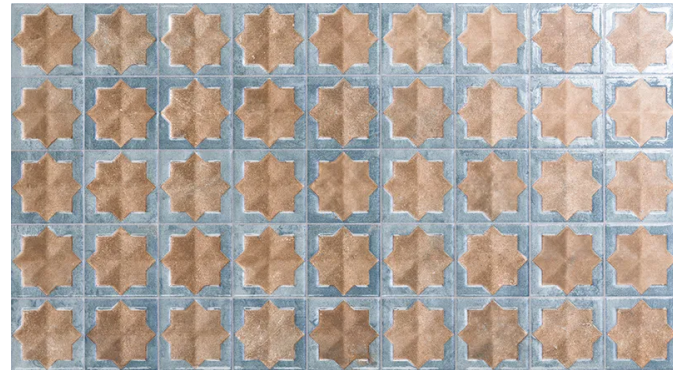

# Alcazar Terra 12x22

Code: **ALZ-TER-1222**

Collection: **Porcelain and Ceramic**

## Product Details:

Material	Porcelain
Color	-
Surface	Matte with Gloss Details
Mounting Type:	Loose
Priced by:	sf
Sold by:	box
Sheet Size:	12.2x22"
Chip Size (inch)	12.2x22"
Chip Size (mm)	310x560
Thickness	3/8"
Sheet Coverage (sq.ft)	1.861
Variation:	V2 (slight)
Porcelain Faces:	-
Porcelain Edges:	Pressed