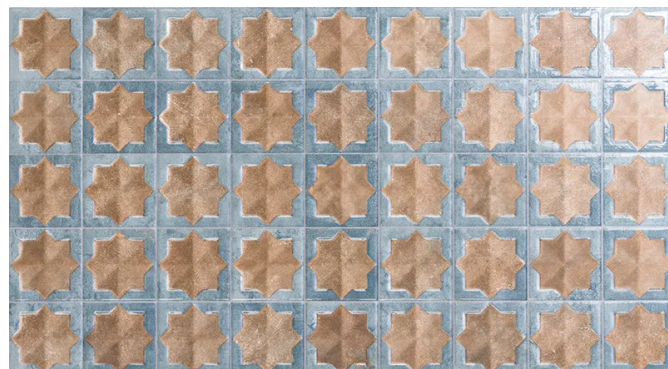

Alcazar Emerald 12x22

Code: **ALZ-EMR-1222**

Collection: **Porcelain and Ceramic**

Product Details:

Material	Porcelain
Color	-
Surface	Matte with Gloss Details
Mounting Type:	Loose
Priced by:	sf
Sold by:	box
Sheet Size:	12.2x22"
Chip Size (inch)	12.2x22"
Chip Size (mm)	310x560
Thickness	3/8"
Sheet Coverage (sq.ft)	1.861
Variation:	V2 (slight)
Porcelain Faces:	-
Porcelain Edges:	Pressed

Packaging Info:

Packing:	7 pcs/box
Sq. Ft. Per Box:	13.025
Weight/box:	57.000
Sheet or Sq. Ft. weight:	1.861

Areas of use

Indoor Walls:	Yes
Light traffic floors:	No
High traffic floors:	No
Shower Walls:	Yes
Shower Floor:	No
Steam Room:	Yes
Swimming Pool:	No
Heat areas up to 150F:	Yes
Commercial Walls:	Yes
Commercial Floors:	No