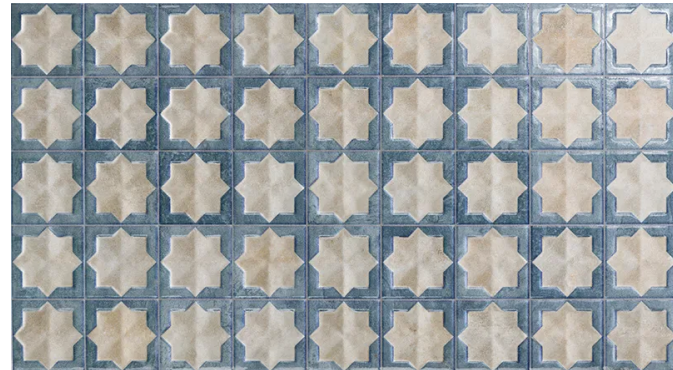

# Alcazar Aqua 12x22

Code: **ALZ-AQ-1222**

Collection: **Porcelain and Ceramic**

## Product Details:

Material	Porcelain
Color	-
Surface	Matte with Gloss Details
Mounting Type:	Loose
Priced by:	sf
Sold by:	box
Sheet Size:	12.2x22"
Chip Size (inch)	12.2x22"
Chip Size (mm)	310x560
Thickness	3/8"
Sheet Coverage (sq.ft)	1.861
Variation:	V2 (slight)
Porcelain Faces:	-
Porcelain Edges:	Pressed