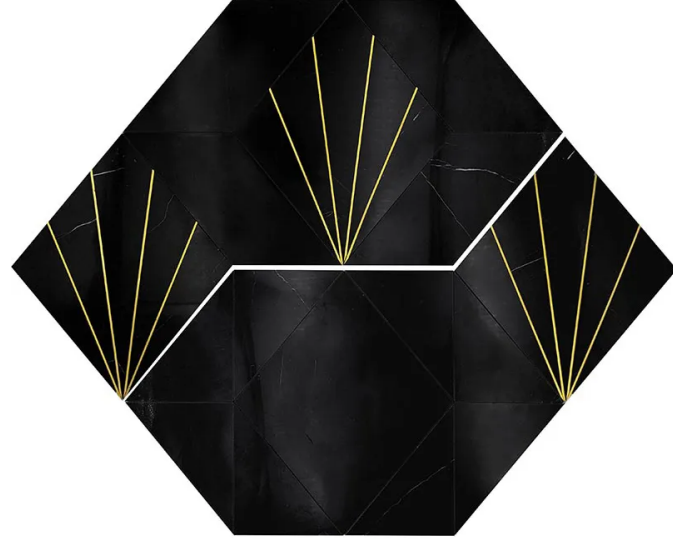

# Black Crown

Code: **RKF-05BL**

Collection: **Skalini**

## Product Details:

Material	Black Jade, Brass
Color	Black
Surface	Polished
Mounting Type:	Mesh Mounted
Priced by:	set
Sold by:	set
Sheet Size:	27.4x28.5" (2 parts)
Chip Size (inch)	N/A
Chip Size (mm)	N/A
Thickness	3/8"
Sheet Coverage (sq.ft)	4.700
Variation:	-
Porcelain Faces:	-
Porcelain Edges:	-