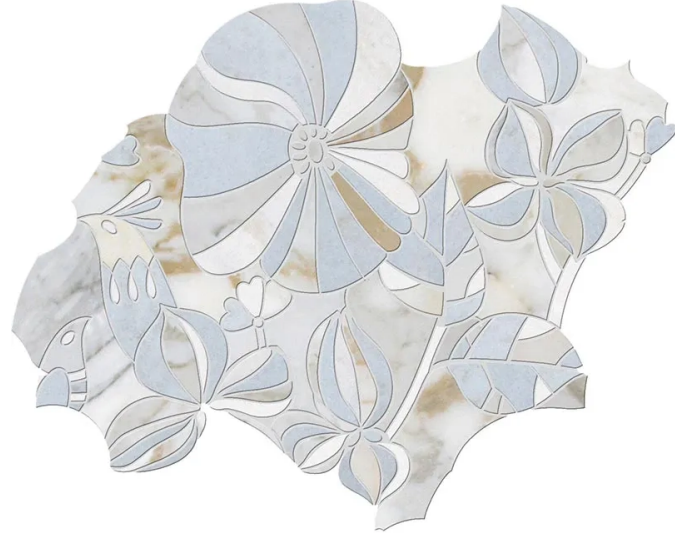

HIMIKO

Code: **MJT-3**

Collection: **Skalini**

Product Details:

Material	Thassos White, Azul Cielo, Calacata Gold
Color	Beige
Surface	Polished
Mounting Type:	Mesh Mounted
Priced by:	sheet
Sold by:	sheet
Sheet Size:	14.2X10.5"
Chip Size (inch)	N/A
Chip Size (mm)	N/A
Thickness	3/8"
Sheet Coverage (sq.ft)	1.035
Variation:	-
Porcelain Faces:	-
Porcelain Edges:	-