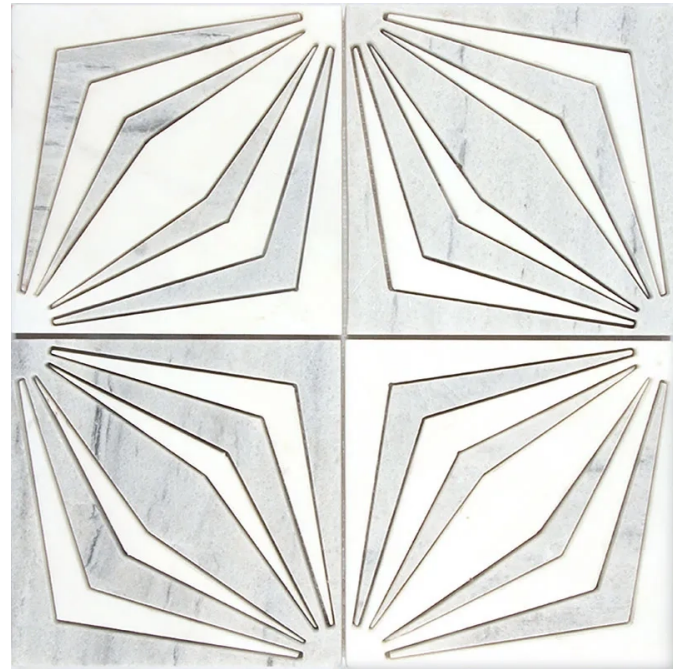

OTANNATO WHITE

Code: **OTA-WHITE**

Collection: **Skalini**

Product Details:

Material	Dolomite, Ice Grey
Color	Gray
Surface	Honed
Mounting Type:	Mesh Mounted
Priced by:	sheet
Sold by:	sheet
Sheet Size:	12x12"
Chip Size (inch)	5.9x5.9"
Chip Size (mm)	150x150
Thickness	3/8"
Sheet Coverage (sq.ft)	1.000
Variation:	-
Porcelain Faces:	-
Porcelain Edges:	-

Packaging Info:

Packing:	5 pcs/box
Sq. Ft. Per Box:	5.000
Weight/box:	25.000
Sheet or Sq. Ft. weight:	1.000

Areas of use

Indoor Walls:	Yes
Light traffic floors:	Yes
High traffic floors:	Yes
Shower Walls:	Yes
Shower Floor:	Yes
Steam Room:	No
Swimming Pool:	No
Heat areas up to 150F:	Yes
Commercial Walls:	Yes
Commercial Floors:	Yes