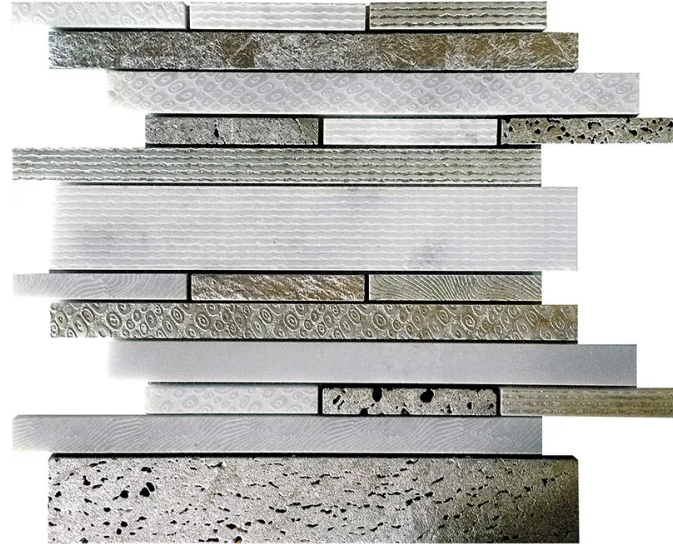

BASTONI 1

Code: **BST-01-(L)**

Collection: **Skalini**

Product Details:

Material	Stone
Color	Silver
Surface	Polished Textured Foiled
Mounting Type:	Mesh Mounted
Priced by:	sheet
Sold by:	sheet
Sheet Size:	11.8x11.8"
Chip Size (inch)	N/A
Chip Size (mm)	N/A
Thickness	3/8"
Sheet Coverage (sq.ft)	0.967
Variation:	-
Porcelain Faces:	-
Porcelain Edges:	-

Packaging Info:

Packing:	5 sht/box
Sq. Ft. Per Box:	4.835
Weight/box:	22.000
Sheet or Sq. Ft. weight:	0.967

Areas of use

Indoor Walls:	Yes
Light traffic floors:	Yes
High traffic floors:	No
Shower Walls:	Yes
Shower Floor:	No
Steam Room:	No
Swimming Pool:	No
Heat areas up to 150F:	Yes
Commercial Walls:	Yes
Commercial Floors:	No

Recommended Grout: Laticrete Permacolor