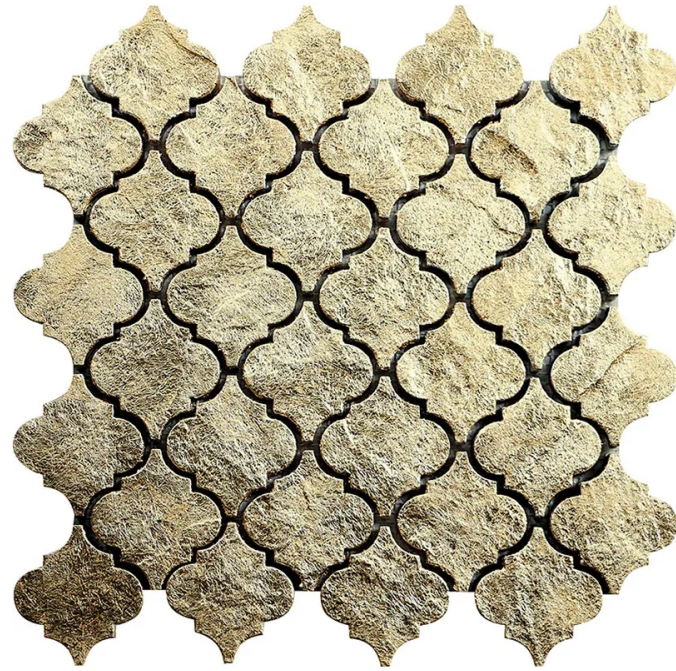

BURJ GOLD

Code: **BRJ-6**

Collection: **Skalini**

Product Details:

Material	Resin
Color	Gold
Surface	Textured, Foiled
Mounting Type:	Mesh Mounted
Priced by:	sheet
Sold by:	sheet
Sheet Size:	12x12"
Chip Size (inch)	2.6x2.9"
Chip Size (mm)	65x74
Thickness	3/8"
Sheet Coverage (sq.ft)	1.000
Variation:	-
Porcelain Faces:	-
Porcelain Edges:	-

Packaging Info:

Packing:	5 sht/box
Sq. Ft. Per Box:	5.000
Weight/box:	25.000
Sheet or Sq. Ft. weight:	1.000

Areas of use

Indoor Walls:	Yes
Light traffic floors:	No
High traffic floors:	No
Shower Walls:	Yes
Shower Floor:	No
Steam Room:	Yes
Swimming Pool:	No
Heat areas up to 150F:	Yes
Commercial Walls:	Yes
Commercial Floors:	No

Recommended Grout: Laticrete Permacolor Antique