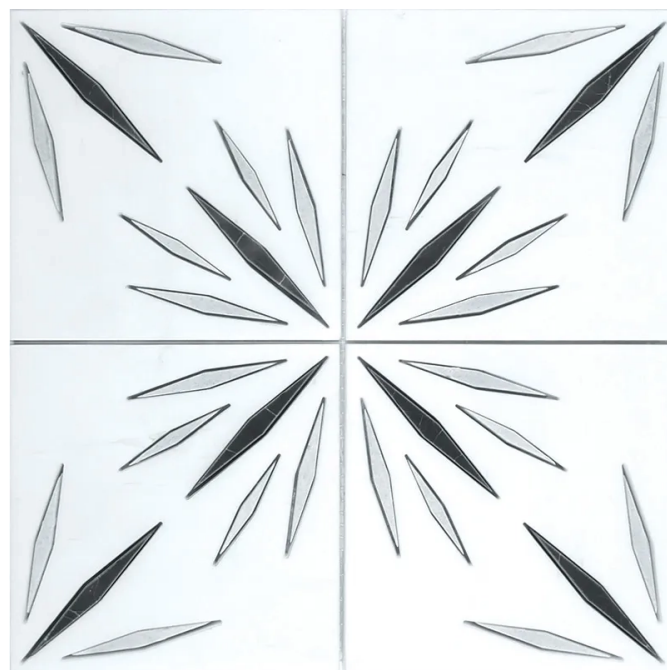

AURA WHITE

Code: **AUR-WHITE**

Collection: **Skalini**

Product Details:

Material	Dolomite, Ice Grey, Ania Black
Color	White
Surface	Honed
Mounting Type:	Mesh Mounted
Priced by:	sheet
Sold by:	sheet
Sheet Size:	12x12"
Chip Size (inch)	5.9x5.9"
Chip Size (mm)	150x150
Thickness	3/8"
Sheet Coverage (sq.ft)	1.000
Variation:	-
Porcelain Faces:	-
Porcelain Edges:	-