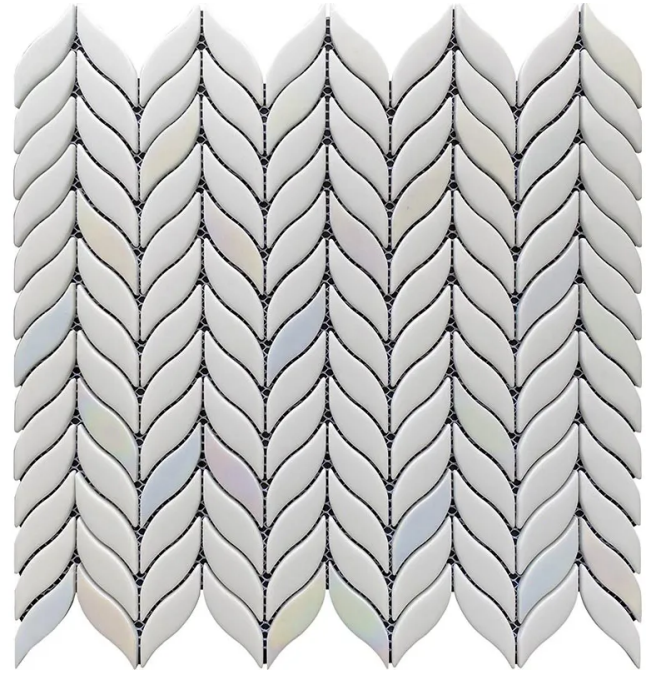

EPILLET DE PERLE

Code: **VRE-13**

Collection: **Verre**

Product Details:

Material	Recycled Glass
Color	Pearl
Surface	Matte
Mounting Type:	Mesh Mounted
Priced by:	sheet
Sold by:	sheet
Sheet Size:	11.6x12.1"
Chip Size (inch)	0.6x2.4"
Chip Size (mm)	15x60
Thickness	15/64"
Sheet Coverage (sq.ft)	0.975
Variation:	-
Porcelain Faces:	-
Porcelain Edges:	-

Recommended Grout: Laticrete Permacolor