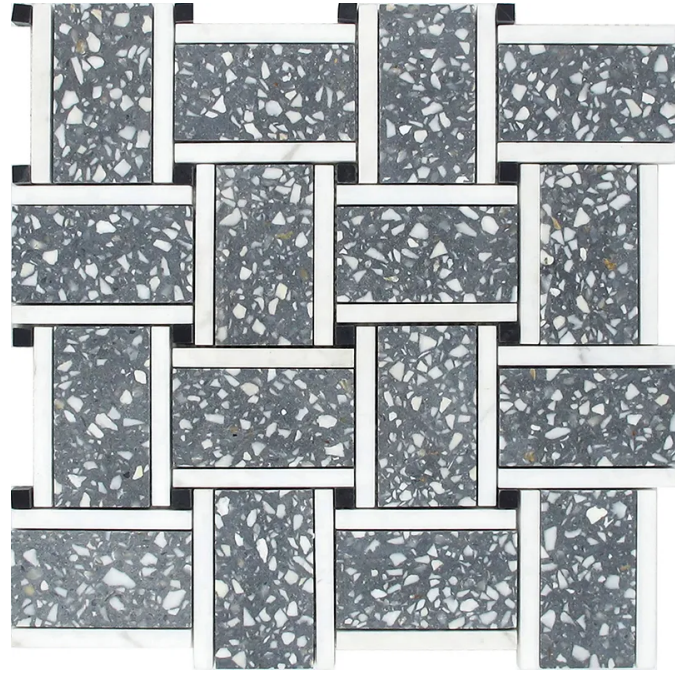

Torcello

Code: **VNZ-08B**

Collection: **Veneziana**

Product Details:

Material	Terrazzo, Dolomite, Black Limestone
Color	Gray
Surface	HONED
Mounting Type:	Mesh Mounted
Priced by:	sheet
Sold by:	sheet
Sheet Size:	12.1X12.1"
Chip Size (inch)	-
Chip Size (mm)	-
Thickness	3/8"
Sheet Coverage (sq.ft)	1.017
Variation:	V3 (moderate)
Porcelain Faces:	-
Porcelain Edges:	-

Packaging Info:

Packing:	5 shts/box
Sq. Ft. Per Box:	5.084
Weight/box:	12.000
Sheet or Sq. Ft. weight:	1.017

Areas of use

Indoor Walls:	Yes
Light traffic floors:	Yes
High traffic floors:	Yes
Shower Walls:	Yes
Shower Floor:	Yes
Steam Room:	Yes
Swimming Pool:	No
Heat areas up to 150F:	Yes
Commercial Walls:	Yes
Commercial Floors:	Yes

Recommended Grout: Laticrete Permacolor