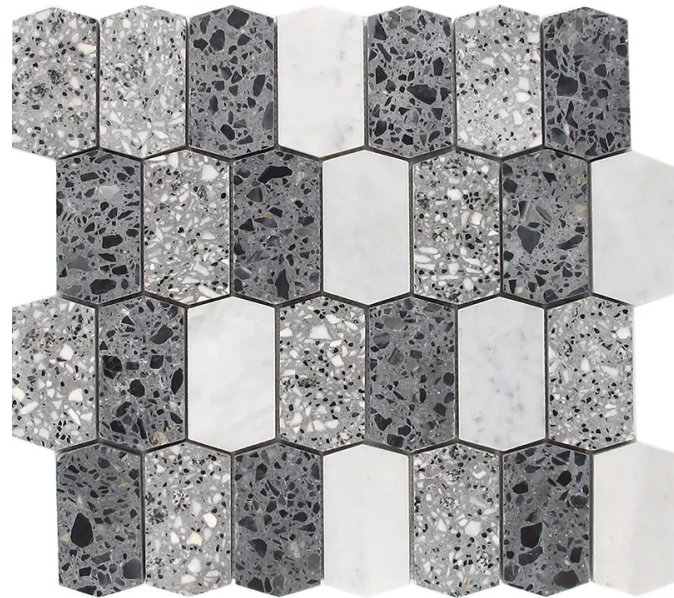

# SAN ROCCO

Code: **VNZ-04PK**

Collection: **Veneziana**

## Product Details:

Material	Terrazzo, Carrara
Color	Gray
Surface	Honed
Mounting Type:	Mesh Mounted
Priced by:	sheet
Sold by:	sheet
Sheet Size:	11.4x13.4
Chip Size (inch)	1.6x3.2"
Chip Size (mm)	41X82
Thickness	3/8"
Sheet Coverage (sq.ft)	1.061
Variation:	V3 (moderate)
Porcelain Faces:	-
Porcelain Edges:	-