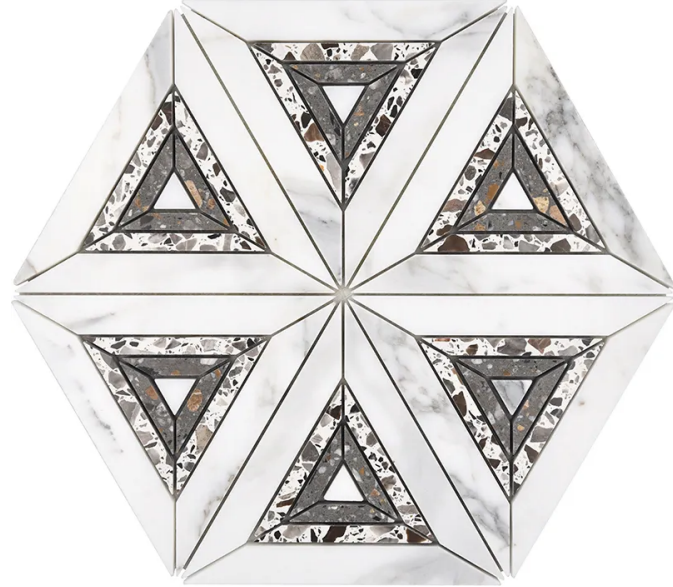

# Fruili

Code: **VNZ-01HX**

Collection: **Veneziana**

## Product Details:

Material	Calacatta Gold + Glacier Terrazzo + Atlantic Gray Terrazzo Polished
Color	Gray
Surface	POLISHED  Honed
Mounting Type:	Mesh Mounted
Priced by:	sheet
Sold by:	sheet
Sheet Size:	8.86x10.2
Chip Size (inch)	5.5x0.7"+3x0.3"+2x0.3"
Chip Size (mm)	140x18+80x9+48x8
Thickness	3/8"
Sheet Coverage (sq.ft)	0.628
Variation:	V3 (moderate)
Porcelain Faces:	-
Porcelain Edges:	-