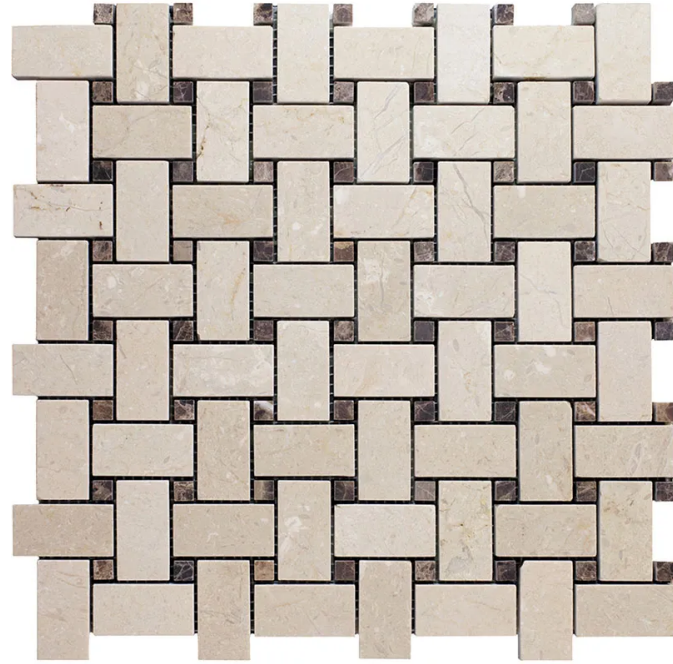

# MURCIA

Code: **VL-B27**

Collection: **Valencia**

## Product Details:

Material	Crema Marfil, Emperador Dark
Color	Beige
Surface	Polished
Mounting Type:	Mesh Mounted
Priced by:	sheet
Sold by:	sheet
Sheet Size:	12x12"
Chip Size (inch)	1x1.9 + 0.4x0.4"
Chip Size (mm)	25x48 + 10x10
Thickness	3/8"
Sheet Coverage (sq.ft)	1.000
Variation:	-
Porcelain Faces:	-
Porcelain Edges:	-