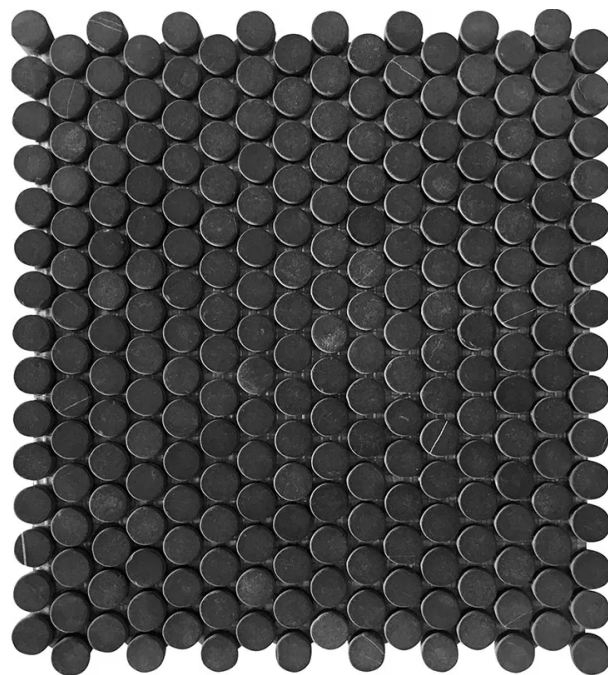

# NERO PENNY

Code:TX-P08T

Collection:Tuxedo Park

## Product Details:

Material	Eastern Black
Color	Black
Surface	Tumbled
Mounting Type:	Mesh Mounted
Priced by:	sheet
Sold by:	sheet
Sheet Size:	11.3x12.3"
Chip Size (inch)	0.8x0.8"
Chip Size (mm)	20x20
Thickness	3/8"
Sheet Coverage (sq.ft)	0.965
Variation:	-
Porcelain Faces:	-
Porcelain Edges:	-