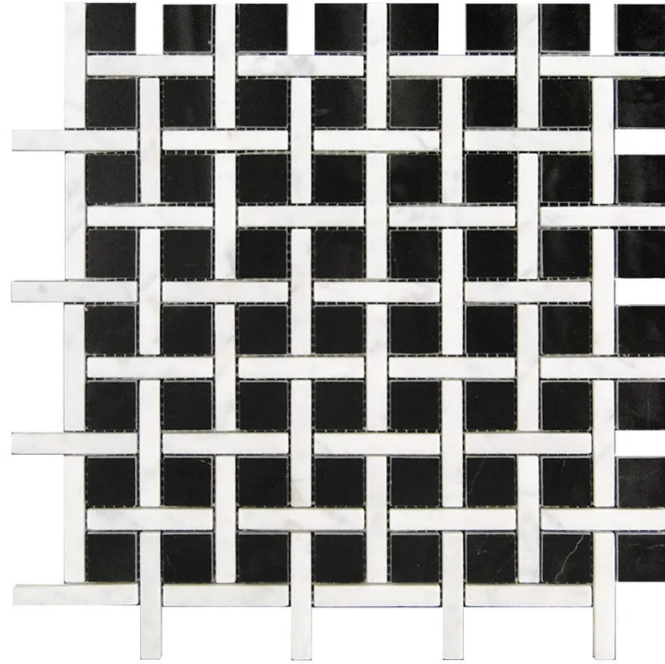

# MALAGA NERO

Code:TX-B01P

Collection:Tuxedo Park

## Product Details:

Material	Eastern Black, Eastern White
Color	Black
Surface	Polished
Mounting Type:	Mesh Mounted
Priced by:	sheet
Sold by:	sheet
Sheet Size:	12x12"
Chip Size (inch)	1x1 + 0.4x2.4"
Chip Size (mm)	25x25 + 10x60
Thickness	3/8"
Sheet Coverage (sq.ft)	1.000
Variation:	-
Porcelain Faces:	-
Porcelain Edges:	-