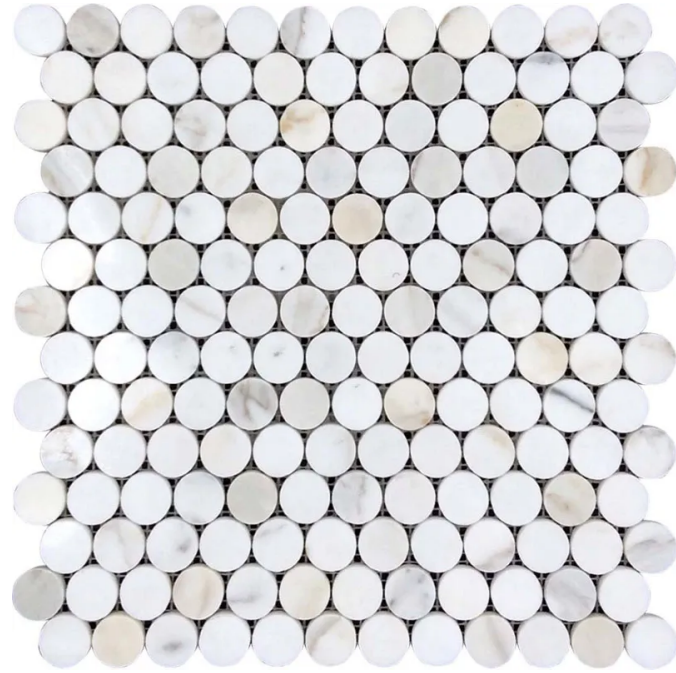

# FIESOLE

Code: **TSC-P14H**

Collection: **Tuscany**

## Product Details:

Material	Calacatta Gold Honed
Color	Gold
Surface	Polished
Mounting Type:	Mesh Mounted
Priced by:	sheet
Sold by:	sheet
Sheet Size:	11.2x11.5"
Chip Size (inch)	1.2x1.2"
Chip Size (mm)	30x30
Thickness	3/8"
Sheet Coverage (sq.ft)	0.894
Variation:	-
Porcelain Faces:	-
Porcelain Edges:	-