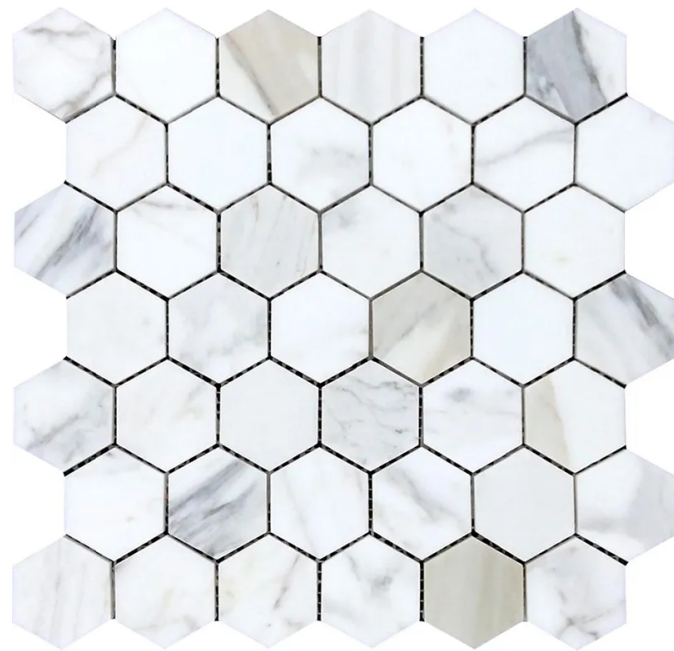

EMPOLI

Code: **TSC-G22H**

Collection: **Tuscany**

Product Details:

Material	Calacatta Gold Honed
Color	Gold
Surface	Honed
Mounting Type:	Mesh Mounted
Priced by:	sheet
Sold by:	sheet
Sheet Size:	11.8x11.8"
Chip Size (inch)	1.9x1.9"
Chip Size (mm)	48x48
Thickness	3/8"
Sheet Coverage (sq.ft)	0.967
Variation:	-
Porcelain Faces:	-
Porcelain Edges:	-

Packaging Info:

Packing:	5 sht/box
Sq. Ft. Per Box:	4.835
Weight/box:	26.400
Sheet or Sq. Ft. weight:	0.967

Areas of use

Indoor Walls:	Yes
Light traffic floors:	Yes
High traffic floors:	Yes
Shower Walls:	Yes
Shower Floor:	Yes
Steam Room:	No
Swimming Pool:	No
Heat areas up to 150F:	Yes
Commercial Walls:	Yes
Commercial Floors:	Yes