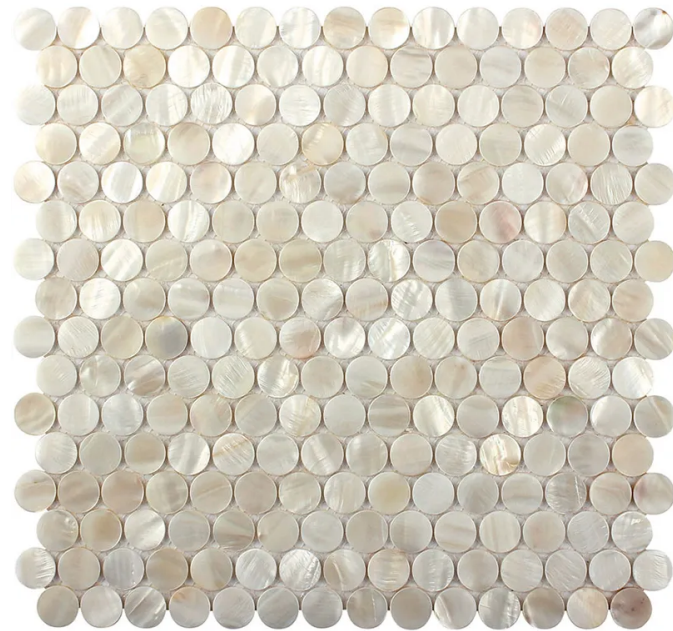

JUPITER BEACH

Code: **SMA-014**

Collection: **Shell**

Product Details:

Material	Shell
Color	White
Surface	Polished
Mounting Type:	Mesh Mounted
Priced by:	sheet
Sold by:	sheet
Sheet Size:	11.6x11.6"
Chip Size (inch)	0.8x0.8"
Chip Size (mm)	20x20
Thickness	5/64"
Sheet Coverage (sq.ft)	0.934
Variation:	-
Porcelain Faces:	-
Porcelain Edges:	-