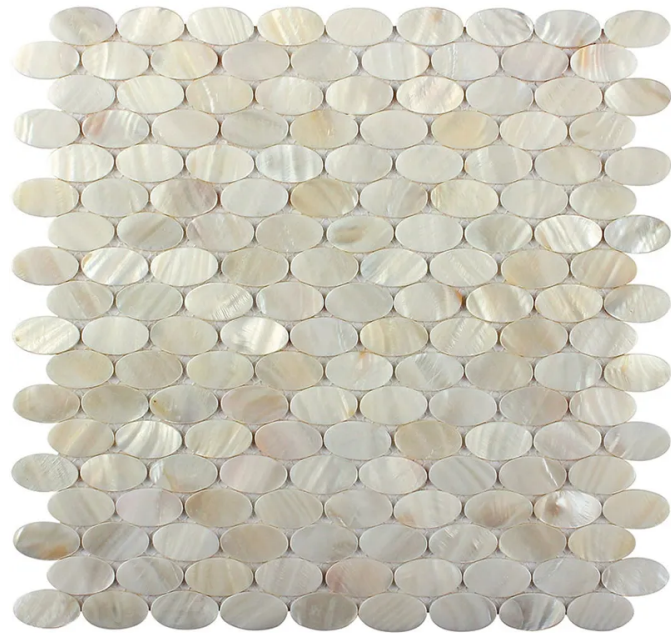

SATELITE BEACH

Code: **SMA-011**

Collection: **Shell**

Product Details:

Material	Shell
Color	White
Surface	Polished
Mounting Type:	Mesh Mounted
Priced by:	sheet
Sold by:	sheet
Sheet Size:	11.2x12"
Chip Size (inch)	0.7x1.3"
Chip Size (mm)	18x32
Thickness	5/64"
Sheet Coverage (sq.ft)	0.933
Variation:	-
Porcelain Faces:	-
Porcelain Edges:	-