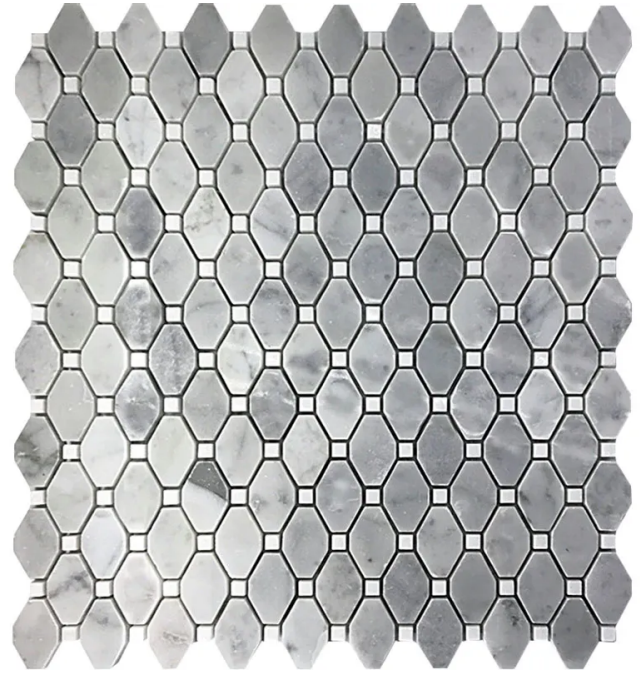

BALLARD

Code: **SE-G19**

Collection: **Seattle**

Product Details:

Material	Bardiglio Nuvolato, Eastern White
Color	Gray
Surface	Polished
Mounting Type:	Mesh Mounted
Priced by:	sheet
Sold by:	sheet
Sheet Size:	11.8x12.4"
Chip Size (inch)	0.9x1.5"
Chip Size (mm)	-
Thickness	3/8"
Sheet Coverage (sq.ft)	1.016
Variation:	-
Porcelain Faces:	-
Porcelain Edges:	-

Packaging Info:

Packing:	5 sht/box
Sq. Ft. Per Box:	5.081
Weight/box:	22.500
Sheet or Sq. Ft. weight:	1.016

Areas of use

Indoor Walls:	Yes
Light traffic floors:	Yes
High traffic floors:	Yes
Shower Walls:	Yes
Shower Floor:	Yes
Steam Room:	Yes
Swimming Pool:	No
Heat areas up to 150F:	Yes
Commercial Walls:	Yes
Commercial Floors:	Yes