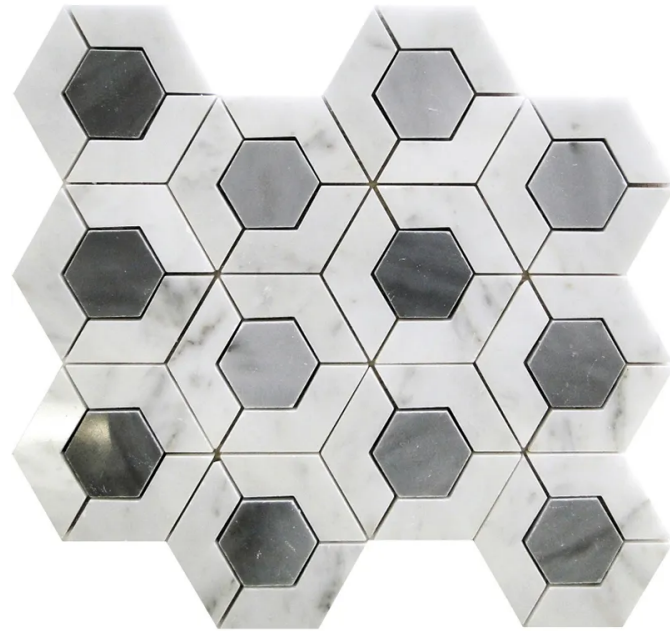

# HEIGHTS

Code: **SE-G09**

Collection: **Seattle**

## Product Details:

Material	Bardiglio Nuvolato , Bianco Carrara
Color	Gray, White
Surface	Polished
Mounting Type:	Mesh Mounted
Priced by:	sheet
Sold by:	sheet
Sheet Size:	11.4x13"
Chip Size (inch)	3.25x3.25"
Chip Size (mm)	-
Thickness	3/8"
Sheet Coverage (sq.ft)	1.029
Variation:	-
Porcelain Faces:	-
Porcelain Edges:	-