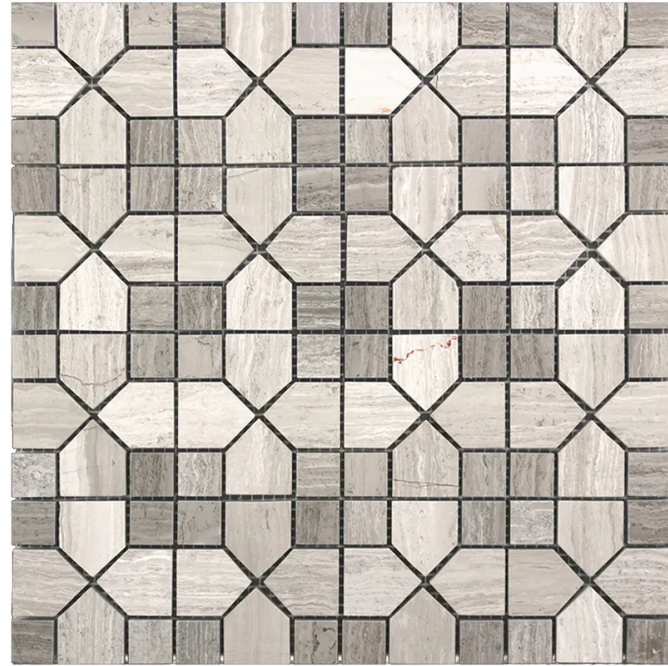

SAVANNAH SQUARE

Code: **SV-P54**

Collection: **Savannah**

Product Details:

Material	Wooden Grey Light, Dark
Color	Beige
Surface	Polished
Mounting Type:	Mesh Mounted
Priced by:	sheet
Sold by:	sheet
Sheet Size:	12x12"
Chip Size (inch)	1.4x1.3 + 0.8x0.8"
Chip Size (mm)	35x33 + 20x20
Thickness	3/8"
Sheet Coverage (sq.ft)	1.000
Variation:	-
Porcelain Faces:	-
Porcelain Edges:	-

Packaging Info:

Packing:	5 sht/box
Sq. Ft. Per Box:	5.000
Weight/box:	19.000
Sheet or Sq. Ft. weight:	1.000

Areas of use

Indoor Walls:	Yes
Light traffic floors:	Yes
High traffic floors:	Yes
Shower Walls:	Yes
Shower Floor:	Yes
Steam Room:	Yes
Swimming Pool:	No
Heat areas up to 150F:	Yes
Commercial Walls:	Yes
Commercial Floors:	Yes