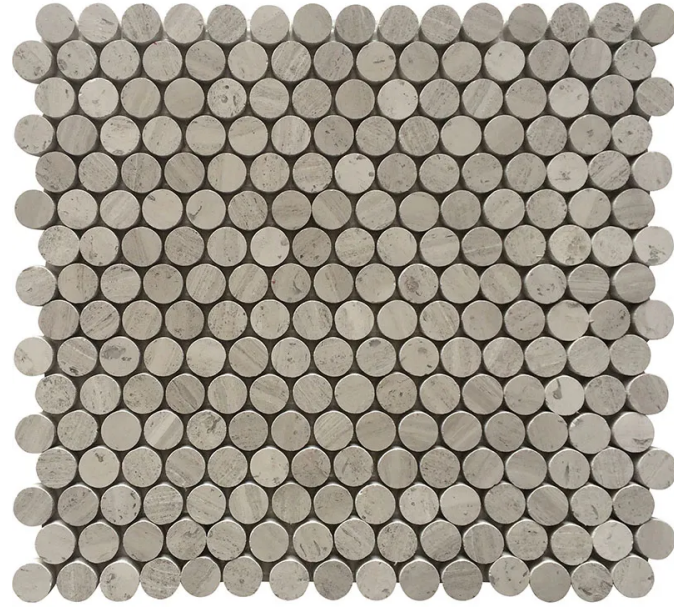

WOODEN PENNY POLISHED

Code: **SV-P10P**

Collection: **Savannah**

Product Details:

Material	Wooden Grey
Color	Beige
Surface	Polished
Mounting Type:	Mesh Mounted
Priced by:	sheet
Sold by:	sheet
Sheet Size:	11.3x12.3"
Chip Size (inch)	0.8x0.8"
Chip Size (mm)	20x20
Thickness	3/8"
Sheet Coverage (sq.ft)	0.965
Variation:	-
Porcelain Faces:	-
Porcelain Edges:	-

Packaging Info:

Packing:	5 sht/box
Sq. Ft. Per Box:	4.826
Weight/box:	20.000
Sheet or Sq. Ft. weight:	0.965

Areas of use

Indoor Walls:	Yes
Light traffic floors:	Yes
High traffic floors:	Yes
Shower Walls:	Yes
Shower Floor:	Yes
Steam Room:	Yes
Swimming Pool:	No
Heat areas up to 150F:	Yes
Commercial Walls:	Yes
Commercial Floors:	Yes