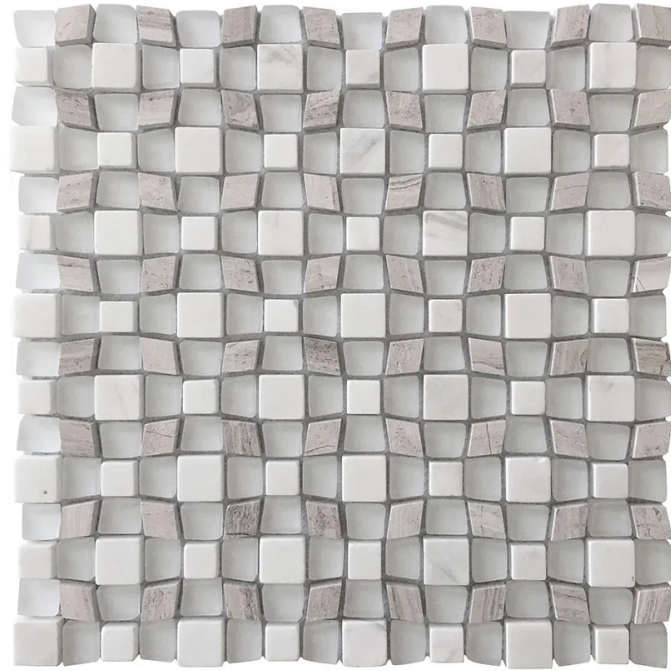

MAJESTIC

Code: **SV-IR01**

Collection: **Savannah**

Product Details:

Material	Wooden Grey, Asian White, Glass
Color	Beige
Surface	Polished
Mounting Type:	Mesh Mounted
Priced by:	sheet
Sold by:	sheet
Sheet Size:	11.3x11.3"
Chip Size (inch)	N/A
Chip Size (mm)	N/A
Thickness	5/16"
Sheet Coverage (sq.ft)	0.887
Variation:	-
Porcelain Faces:	-
Porcelain Edges:	-

Packaging Info:

Packing:	5 sht/box
Sq. Ft. Per Box:	4.434
Weight/box:	21.500
Sheet or Sq. Ft. weight:	0.887

Areas of use

Indoor Walls:	Yes
Light traffic floors:	Yes
High traffic floors:	Yes
Shower Walls:	Yes
Shower Floor:	Yes
Steam Room:	No
Swimming Pool:	No
Heat areas up to 150F:	Yes
Commercial Walls:	Yes
Commercial Floors:	Yes