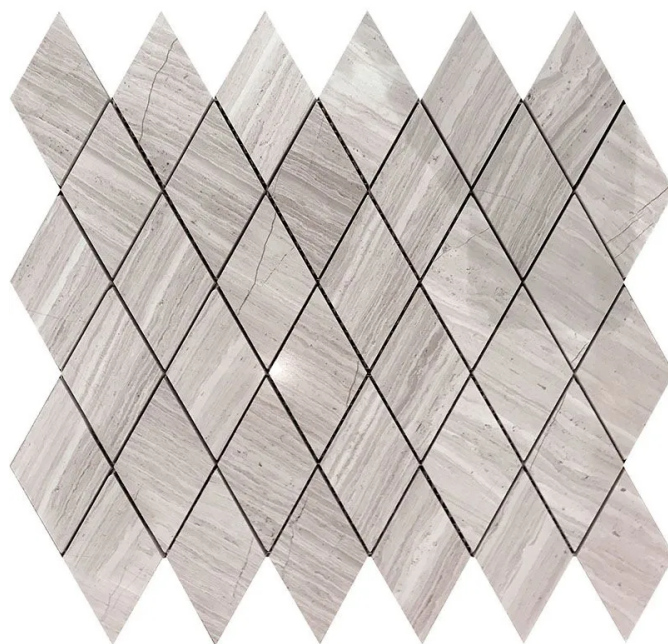

# AVALON

Code: **SV-D05**

Collection: **Savannah**

## Product Details:

Material	Wooden Grey
Color	Gray, Beige
Surface	Polished
Mounting Type:	Mesh Mounted
Priced by:	sheet
Sold by:	sheet
Sheet Size:	11.6x12"
Chip Size (inch)	2x3.75
Chip Size (mm)	-
Thickness	3/8"
Sheet Coverage (sq.ft)	0.967
Variation:	-
Porcelain Faces:	-
Porcelain Edges:	-