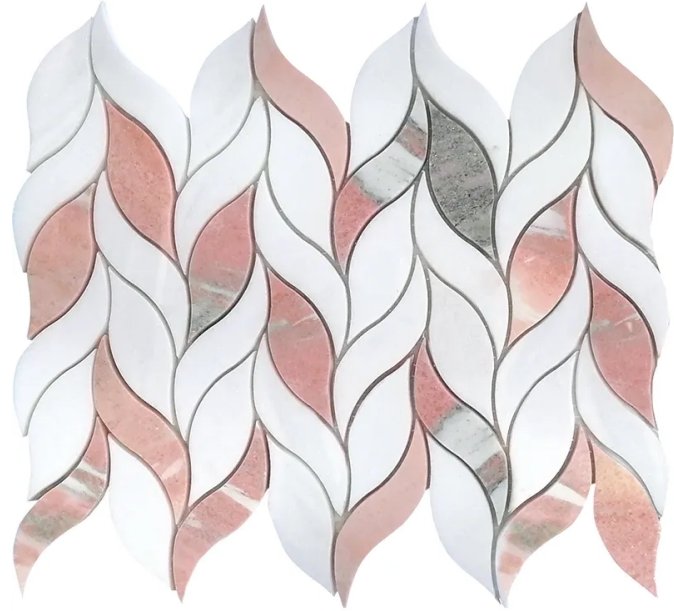

## Product Details:

Material	Thassos, Norway Rose
Color	Pink
Surface	Polished
Mounting Type:	Mesh Mounted
Priced by:	sheet
Sold by:	sheet
Sheet Size:	9.6x12.2"
Chip Size (inch)	1.1x3.3 + 0.9x3.9"
Chip Size (mm)	28x85 + 22x100
Thickness	3/8"
Sheet Coverage (sq.ft)	0.813
Variation:	V3 (moderate)
Porcelain Faces:	-
Porcelain Edges:	-