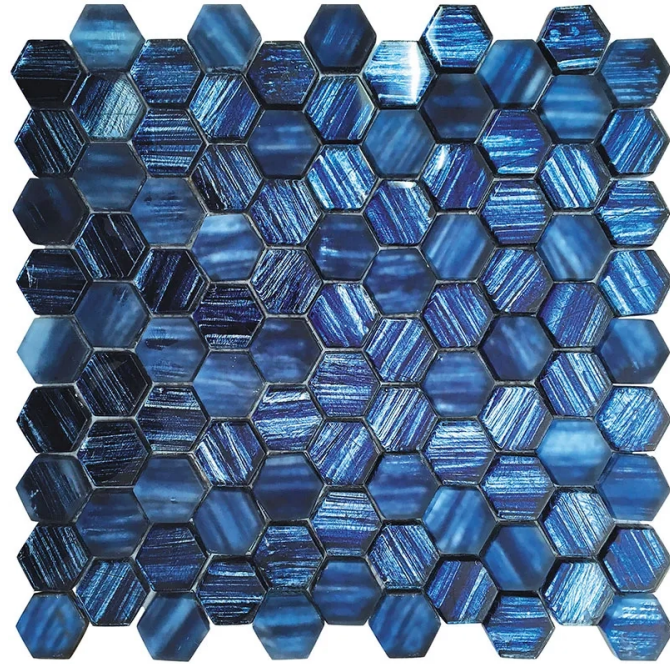

PIET TWILIGHT

Code: **JPH-310**

Collection: **Netherlands**

Product Details:

Material	Glass
Color	Blue
Surface	Glossy, Matte
Mounting Type:	Mesh Mounted
Priced by:	sheet
Sold by:	sheet
Sheet Size:	11.3x11.3"
Chip Size (inch)	1.2Ñ...1.2"
Chip Size (mm)	30x30
Thickness	5/16"
Sheet Coverage (sq.ft)	0.887
Variation:	-
Porcelain Faces:	-
Porcelain Edges:	-

Packaging Info:

Packing:	5 sht/box
Sq. Ft. Per Box:	4.434
Weight/box:	16.000
Sheet or Sq. Ft. weight:	0.887

Areas of use

Indoor Walls:	Yes
Light traffic floors:	Yes
High traffic floors:	Yes
Shower Walls:	Yes
Shower Floor:	Yes
Steam Room:	No
Swimming Pool:	No
Heat areas up to 150F:	No
Commercial Walls:	Yes
Commercial Floors:	No