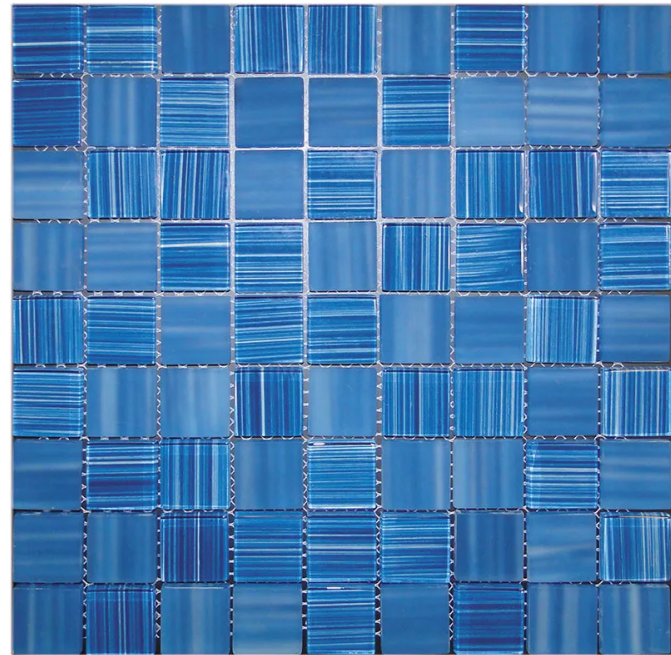

# MONDRIAN WATER

Code: **HM-310**

Collection: **Netherlands**

## Product Details:

Material	Glass
Color	Blue
Surface	Glossy, Matte
Mounting Type:	Mesh Mounted
Priced by:	sheet
Sold by:	sheet
Sheet Size:	11.3x11.3"
Chip Size (inch)	1.2Ñ...1.2"
Chip Size (mm)	30x30
Thickness	5/16"
Sheet Coverage (sq.ft)	0.887
Variation:	-
Porcelain Faces:	-
Porcelain Edges:	-