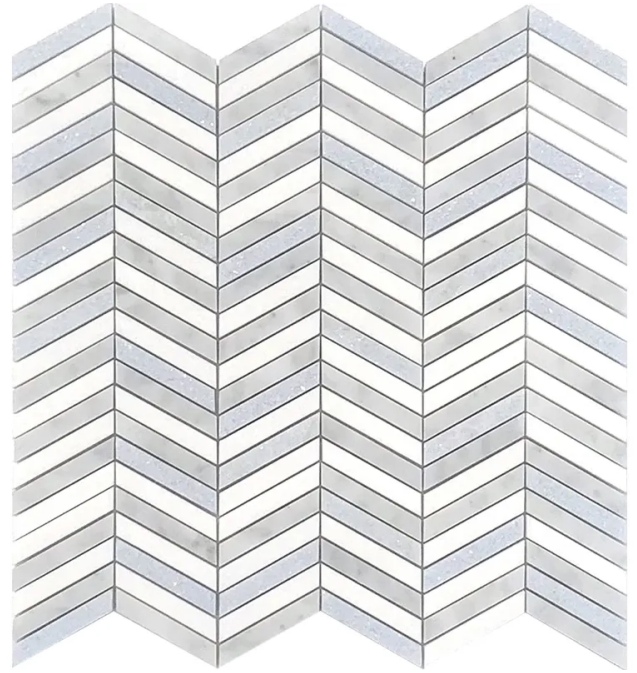

MERSINI

Code: **MKN-CV10**

Collection: **Natural**

Product Details:

Material	Thassos, Bianco Carrara, Blue Celeste
Color	Blue
Surface	Polished
Mounting Type:	Mesh Mounted
Priced by:	sheet
Sold by:	sheet
Sheet Size:	12x12"
Chip Size (inch)	-
Chip Size (mm)	-
Thickness	3/8"
Sheet Coverage (sq.ft)	1.000
Variation:	V3 (moderate)
Porcelain Faces:	-
Porcelain Edges:	-