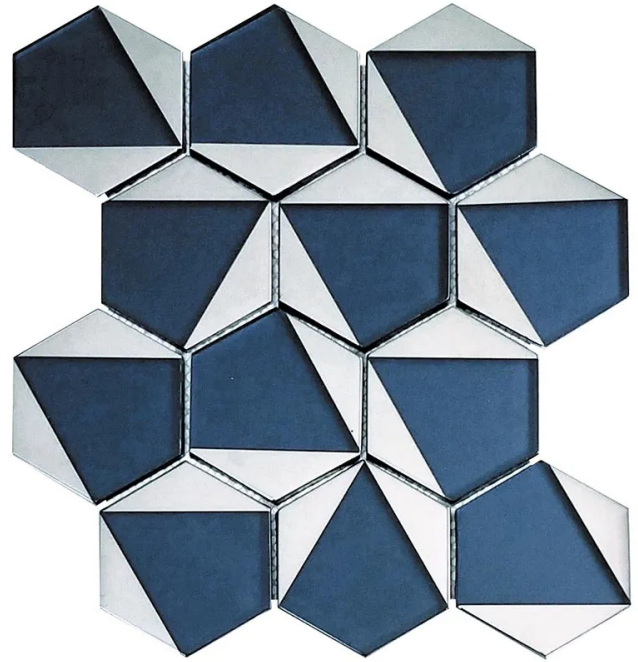

RIVIERA MARINE

Code: **MNC-11MA**

Collection: **Natural**

Product Details:

Material	Glass
Color	Blue
Surface	Glossy
Mounting Type:	Mesh Mounted
Priced by:	sheet
Sold by:	sheet
Sheet Size:	9x10.5"
Chip Size (inch)	2.9x2.9"
Chip Size (mm)	-
Thickness	5/16"
Sheet Coverage (sq.ft)	0.656
Variation:	-
Porcelain Faces:	-
Porcelain Edges:	-

Packaging Info:

Packing:	5 sht/box
Sq. Ft. Per Box:	3.281
Weight/box:	11.000
Sheet or Sq. Ft. weight:	0.656

Areas of use

Indoor Walls:	Yes
Light traffic floors:	No
High traffic floors:	No
Shower Walls:	Yes
Shower Floor:	No
Steam Room:	No
Swimming Pool:	No
Heat areas up to 150F:	Yes
Commercial Walls:	Yes
Commercial Floors:	No