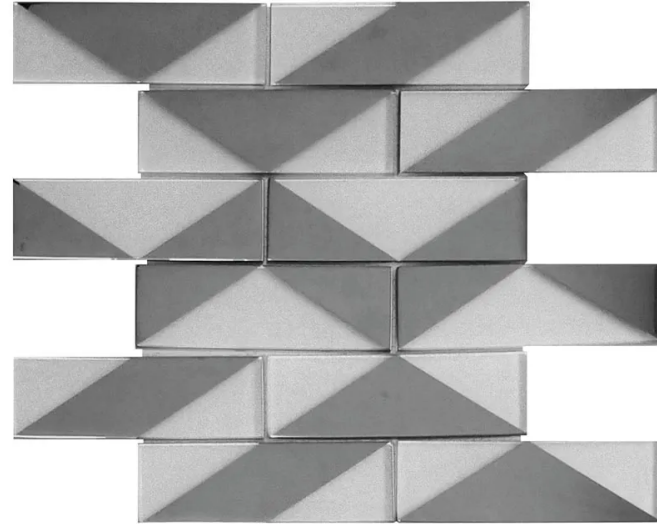

MONEGHETTI BLANC

Code: **MNC-01BL**

Collection: **Natural**

Product Details:

Material	Glass
Color	Gray, White
Surface	Glossy
Mounting Type:	Mesh Mounted
Priced by:	sheet
Sold by:	sheet
Sheet Size:	11.6x11.9"
Chip Size (inch)	1.9x5.9"
Chip Size (mm)	-
Thickness	5/16"
Sheet Coverage (sq.ft)	0.959
Variation:	-
Porcelain Faces:	-
Porcelain Edges:	-