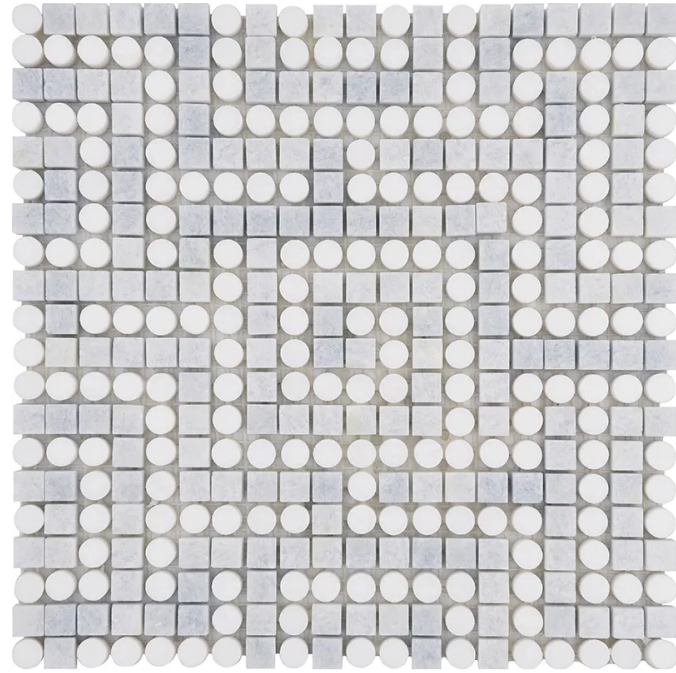

WENO

Code: **MIC-07DTBL**

Collection: **Natural**

Product Details:

Material	Blue Celeste, Thassos
Color	Blue
Surface	Polished
Mounting Type:	Mesh Mounted
Priced by:	sheet
Sold by:	sheet
Sheet Size:	11.2x11.2"
Chip Size (inch)	-
Chip Size (mm)	13x13
Thickness	3/8"
Sheet Coverage (sq.ft)	0.872
Variation:	V3 (moderate)
Porcelain Faces:	-
Porcelain Edges:	-

Packaging Info:

Packing:	5 shts/box
Sq. Ft. Per Box:	4.362
Weight/box:	20.500
Sheet or Sq. Ft. weight:	0.872

Areas of use

Indoor Walls:	Yes
Light traffic floors:	Yes
High traffic floors:	Yes
Shower Walls:	Yes
Shower Floor:	Yes
Steam Room:	No
Swimming Pool:	No
Heat areas up to 150F:	Yes
Commercial Walls:	Yes
Commercial Floors:	Yes