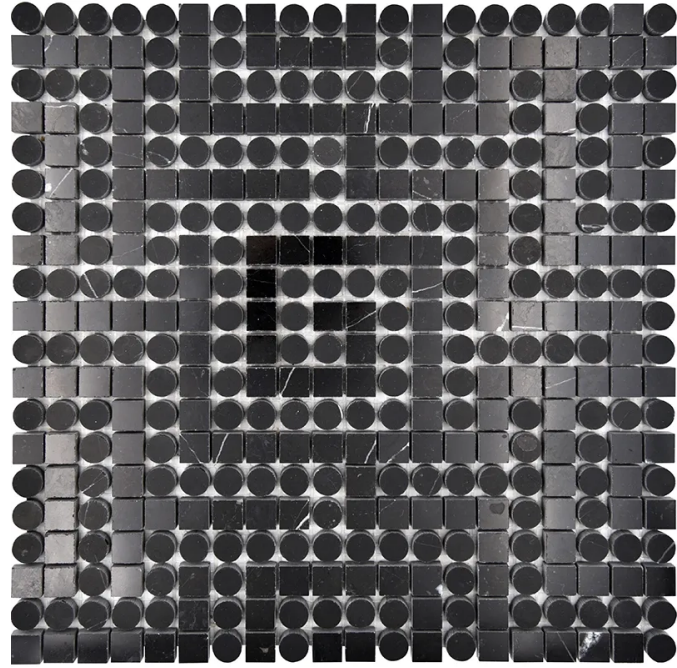

TAKATIK

Code: **MIC-06DTBK**

Collection: **Natural**

Product Details:

Material	Eastern Black Polished, Eastern Black Honed
Color	Black
Surface	Polished, Honed
Mounting Type:	Mesh Mounted
Priced by:	sheet
Sold by:	sheet
Sheet Size:	11.2x11.2"
Chip Size (inch)	-
Chip Size (mm)	13x13
Thickness	3/8"
Sheet Coverage (sq.ft)	0.872
Variation:	V3 (moderate)
Porcelain Faces:	-
Porcelain Edges:	-

Packaging Info:

Packing:	5 shts/box
Sq. Ft. Per Box:	4.362
Weight/box:	20.500
Sheet or Sq. Ft. weight:	0.872

Areas of use

Indoor Walls:	Yes
Light traffic floors:	Yes
High traffic floors:	Yes
Shower Walls:	Yes
Shower Floor:	Yes
Steam Room:	Yes
Swimming Pool:	No
Heat areas up to 150F:	Yes
Commercial Walls:	Yes
Commercial Floors:	Yes